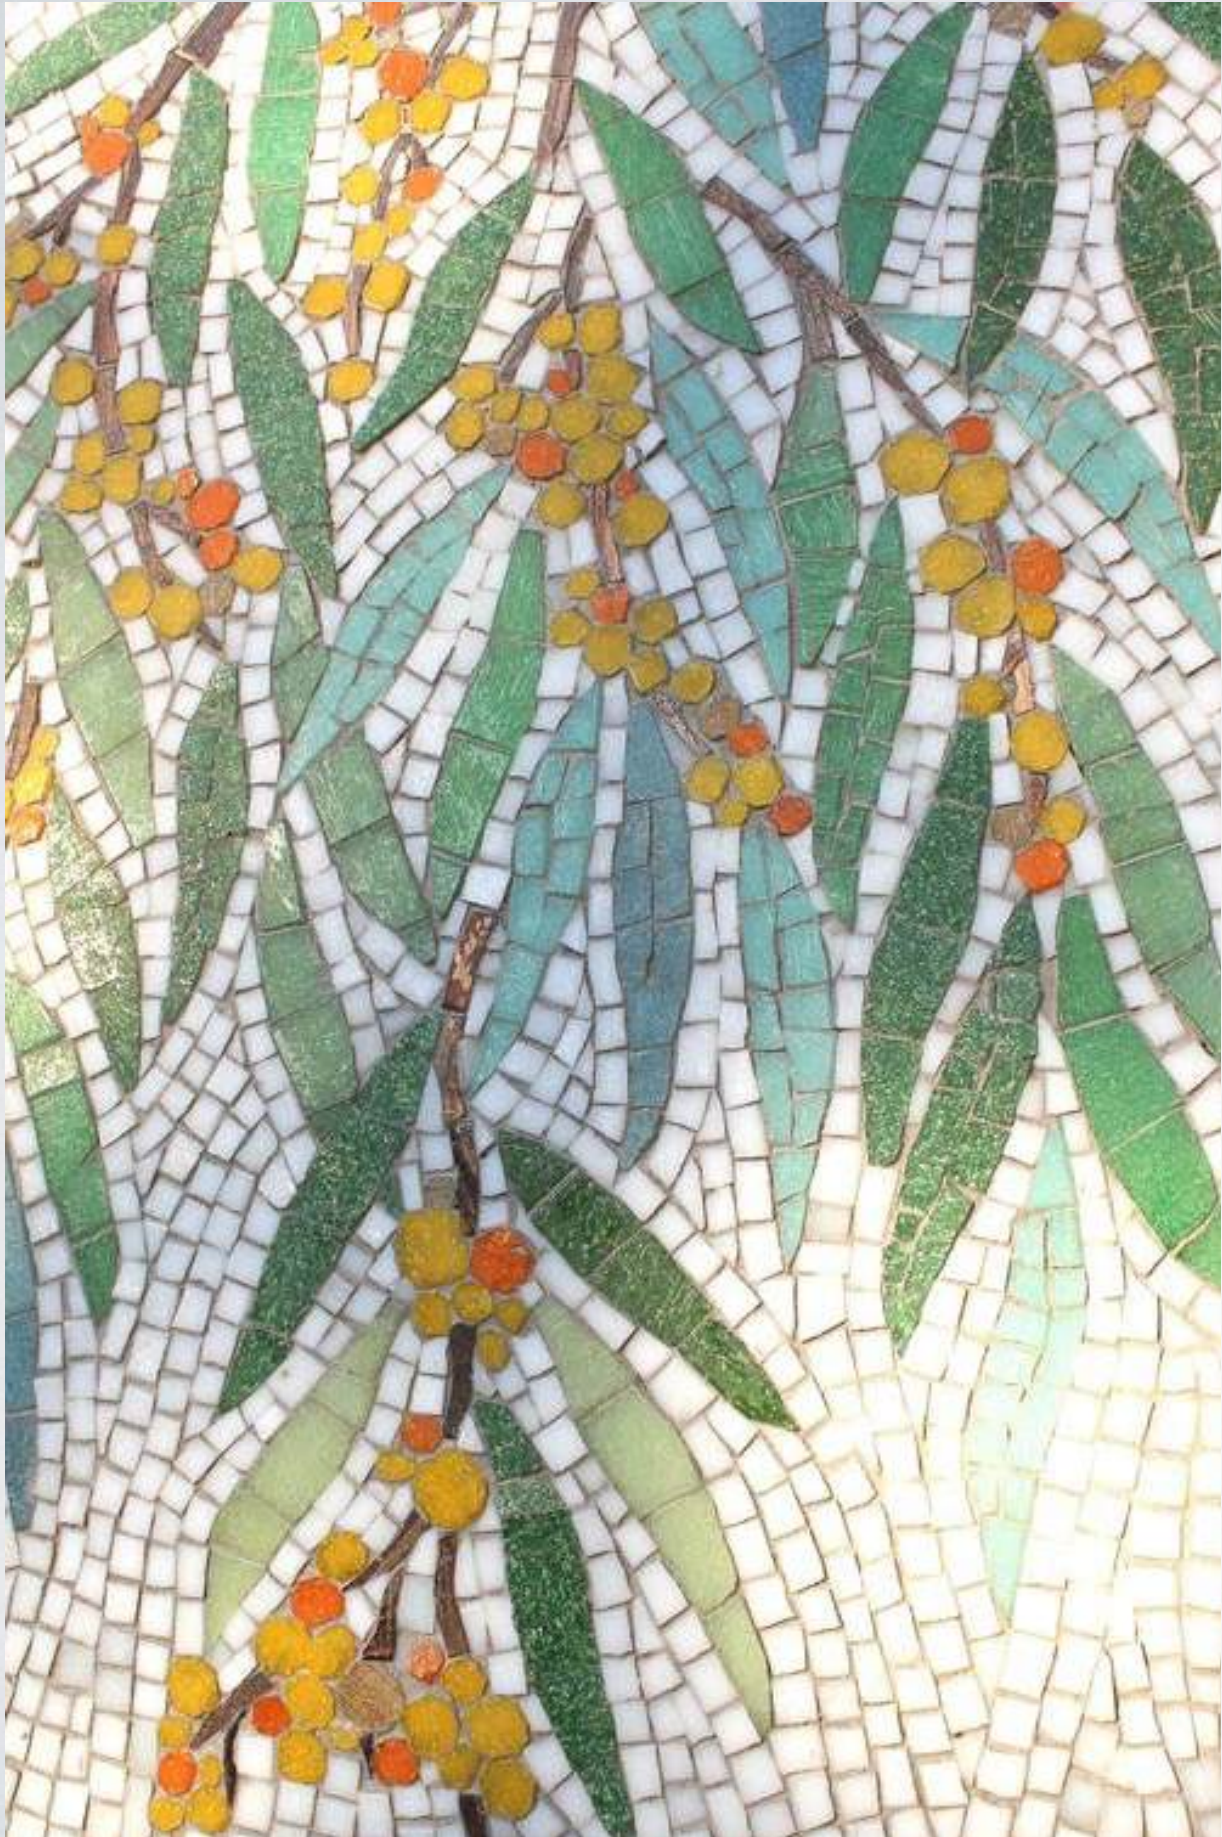

MOSAICO

by Keramos Tile & Stone

STONE ROMAN MOSAIC

Mosaic using 15mm square
stone pieces

CERAMIC ROMAN MOSAIC

Mosaic using 15mm square ceramic pieces. The colours options can be endless.

Specifications

	Unit	Ceramic Roman Mosaic	Stone Roman Mosaic	Moroccan Mosaic	Pebble Mosaic	Smalti Glass Mosaic	Opus Mosaic	Mirror Mosaic	Glass	SS Mosaic	China Ceramic Mosaic	China Stone Mosaic
Mesh Size	cm	30 x 30	30 x 30	30 x 30	30 x 30	30 x 30	30 x 30	30 x 30	30 x 30	30 x 30	30 x 30	30 x 30
Average Chip Size	mm	15 x 15	10 x 10	6 x 6	Variable	Variable	Variable	Variable	15 x 15 10 x 10	Variable	Variable	Variable
Average Thickness	mm	6-7	8-10	6	15-20	10-12	6-10	6-10	5-10	5-10	8-10	6-7
Walls/ Floor	W/F	W/F	W/F	W/F	W/F	W	W/F	W	W/F	W/F	W/F	W/F
Outdoor/ Indoor	O/I	O/I	O/I	O/I	O/I	O/I	O/I	I	O/I	I	O/I	O/I
Glossy/ Matte	G/M	G/M	M	M	M	M	G/M	G	G	G/M	G/M	G/M