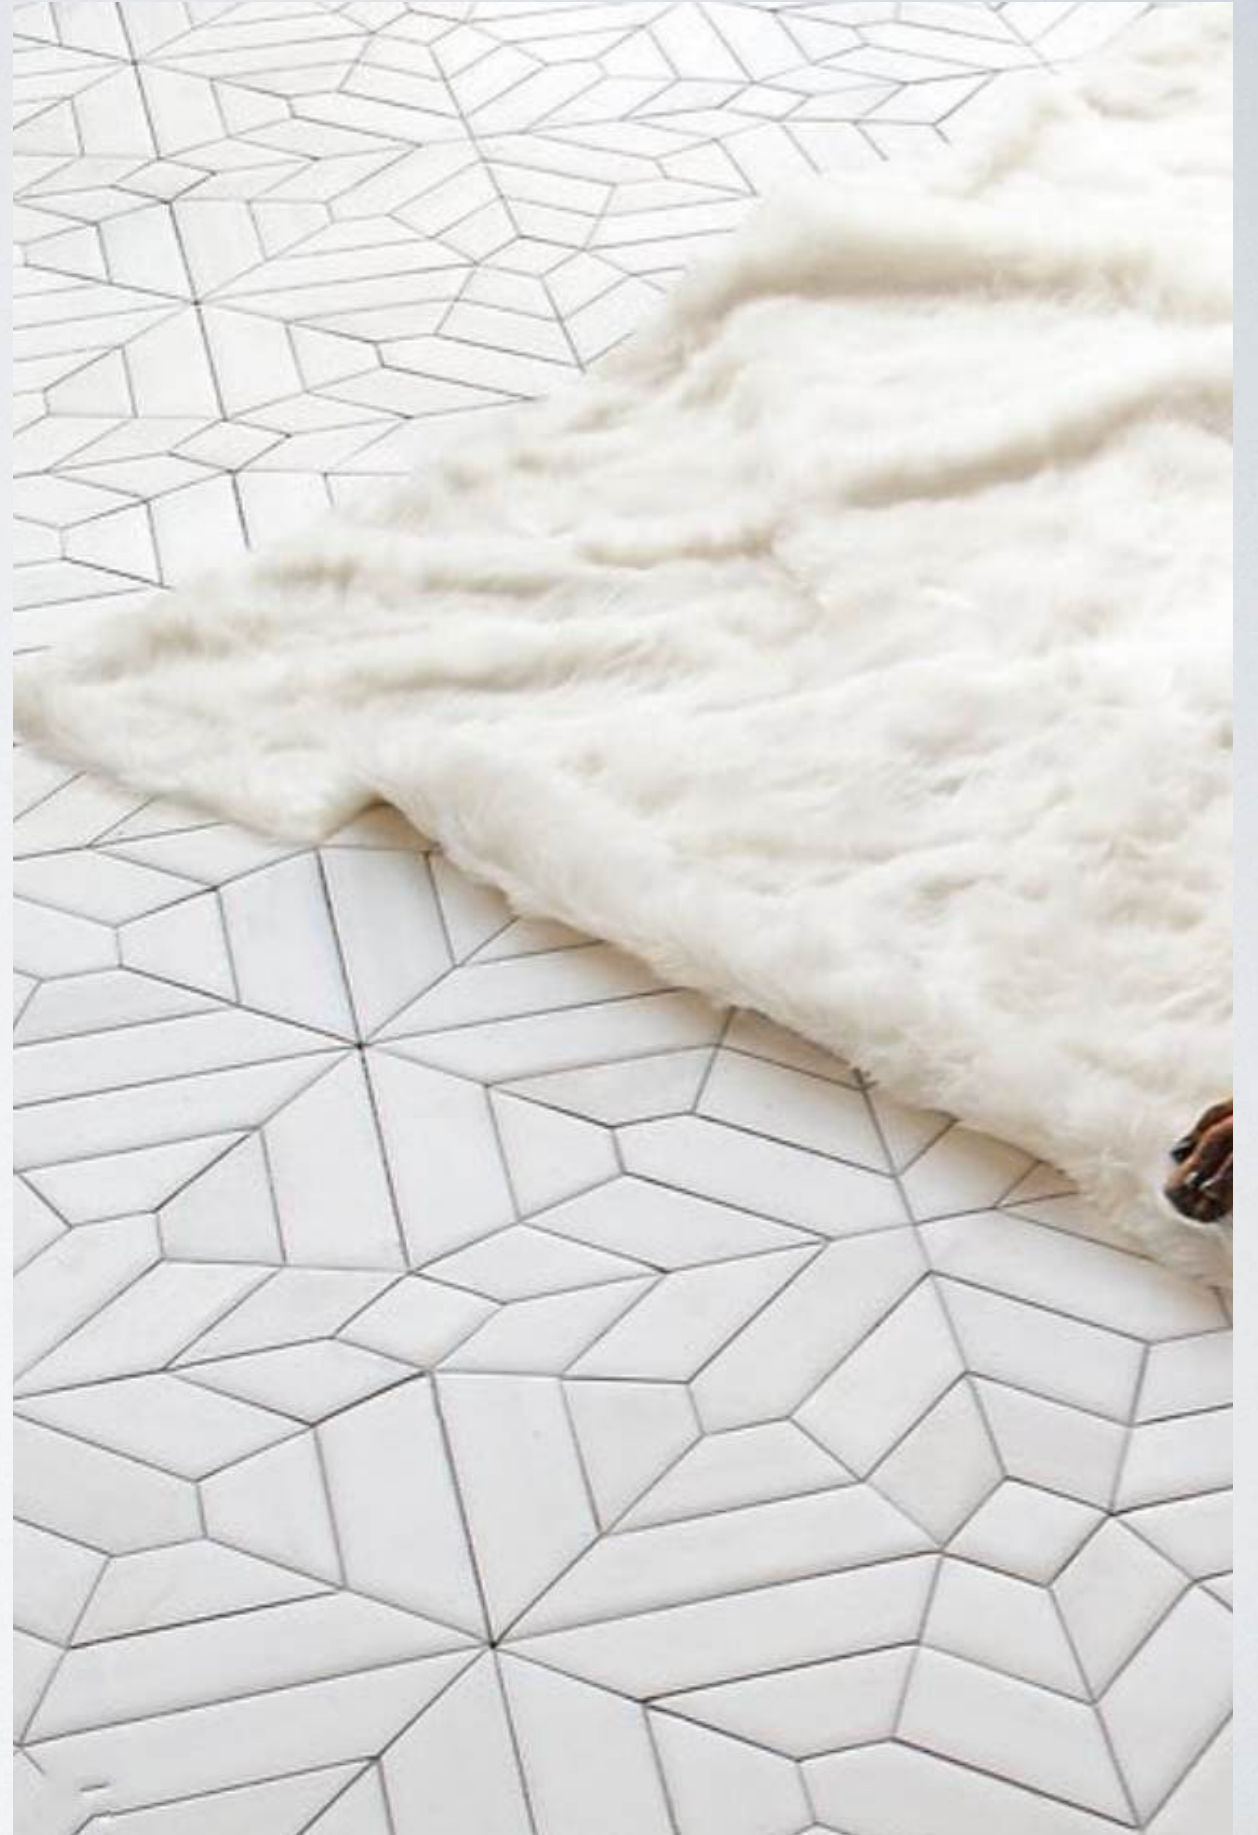

MOSAICO

by Keramos Tile & Stone

STONE ROMAN MOSAIC

Mosaic using 15mm square
stone pieces

CERAMIC ROMAN MOSAIC

Mosaic using 15mm square ceramic pieces. The colours options can be endless.

Specifications

	Unit	Ceramic Roman Mosaic	Stone Roman Mosaic	Moroccan Mosaic	Pebble Mosaic	Smalti Glass Mosaic	Opus Mosaic	Mirror Mosaic	Glass	SS Mosaic	China Ceramic Mosaic	China Stone Mosaic
Mesh Size	cm	30 x 30	30 x 30	30 x 30	30 x 30	30 x 30	30 x 30	30 x 30	30 x 30	30 x 30	30 x 30	30 x 30
Average Chip Size	mm	15 x 15	10 x 10	6 x 6	Variable	Variable	Variable	Variable	15 x 15 10 x 10	Variable	Variable	Variable
Average Thickness	mm	6-7	8-10	6	15-20	10-12	6-10	6-10	5-10	5-10	8-10	6-7
Walls/ Floor	W/F	W/F	W/F	W/F	W/F	W	W/F	W	W/F	W/F	W/F	W/F
Outdoor/ Indoor	O/I	O/I	O/I	O/I	O/I	O/I	O/I	I	O/I	I	O/I	O/I
Glossy/ Matte	G/M	G/M	M	M	M	M	G/M	G	G	G/M	G/M	G/M