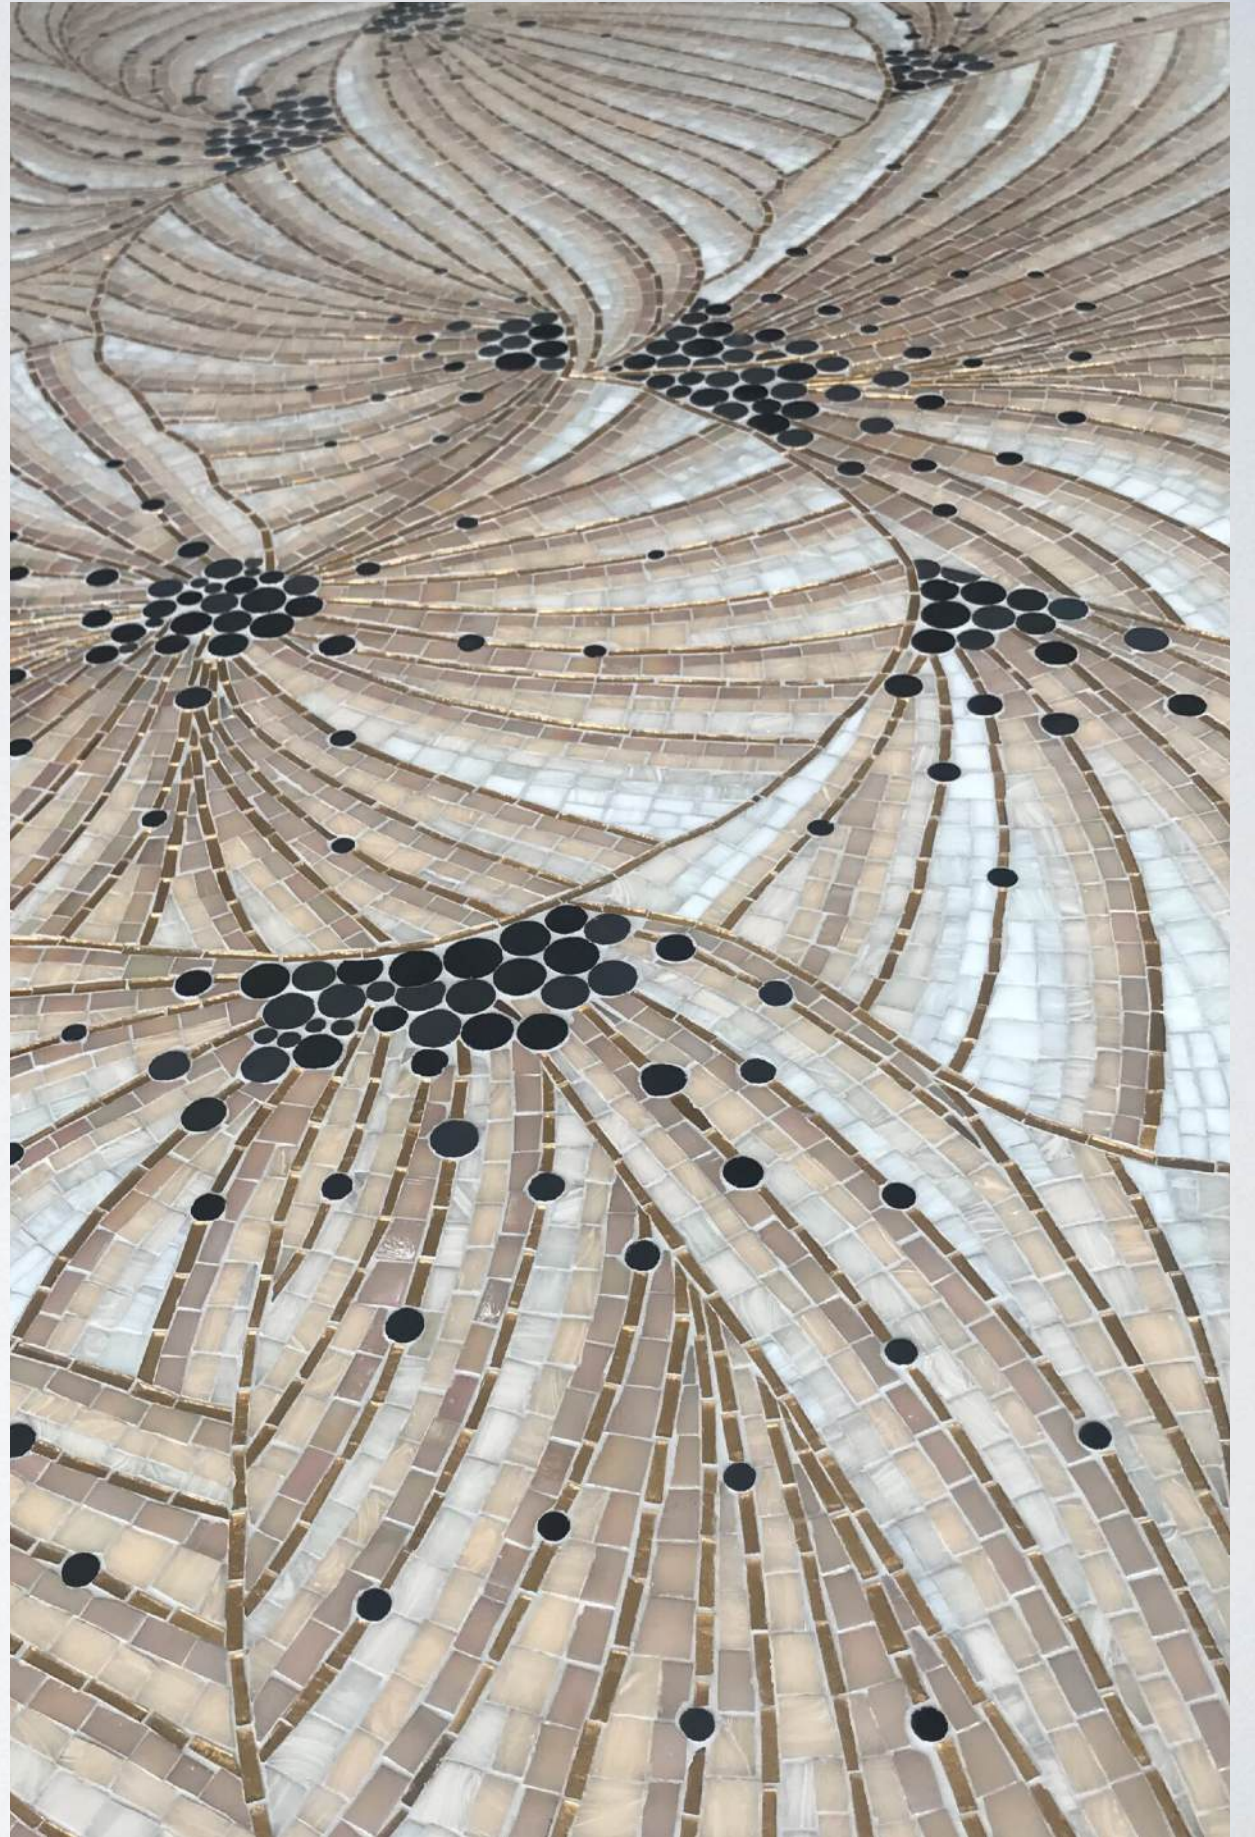

MOSAICO

by Keramos Tile & Stone

STONE ROMAN MOSAIC

Mosaic using 15mm square
stone pieces

CERAMIC ROMAN MOSAIC

Mosaic using 15mm square ceramic pieces. The colours options can be endless.

Specifications

	Unit	Ceramic Roman Mosaic	Stone Roman Mosaic	Moroccan Mosaic	Pebble Mosaic	Smalti Glass Mosaic	Opus Mosaic	Mirror Mosaic	Glass	SS Mosaic	China Ceramic Mosaic	China Stone Mosaic
Mesh Size	cm	30 x 30	30 x 30	30 x 30	30 x 30	30 x 30	30 x 30	30 x 30	30 x 30	30 x 30	30 x 30	30 x 30
Average Chip Size	mm	15 x 15	10 x 10	6 x 6	Variable	Variable	Variable	Variable	15 x 15 10 x 10	Variable	Variable	Variable
Average Thickness	mm	6-7	8-10	6	15-20	10-12	6-10	6-10	5-10	5-10	8-10	6-7
Walls/ Floor	W/F	W/F	W/F	W/F	W/F	W	W/F	W	W/F	W/F	W/F	W/F
Outdoor/ Indoor	O/I	O/I	O/I	O/I	O/I	O/I	O/I	I	O/I	I	O/I	O/I
Glossy/ Matte	G/M	G/M	M	M	M	M	G/M	G	G	G/M	G/M	G/M