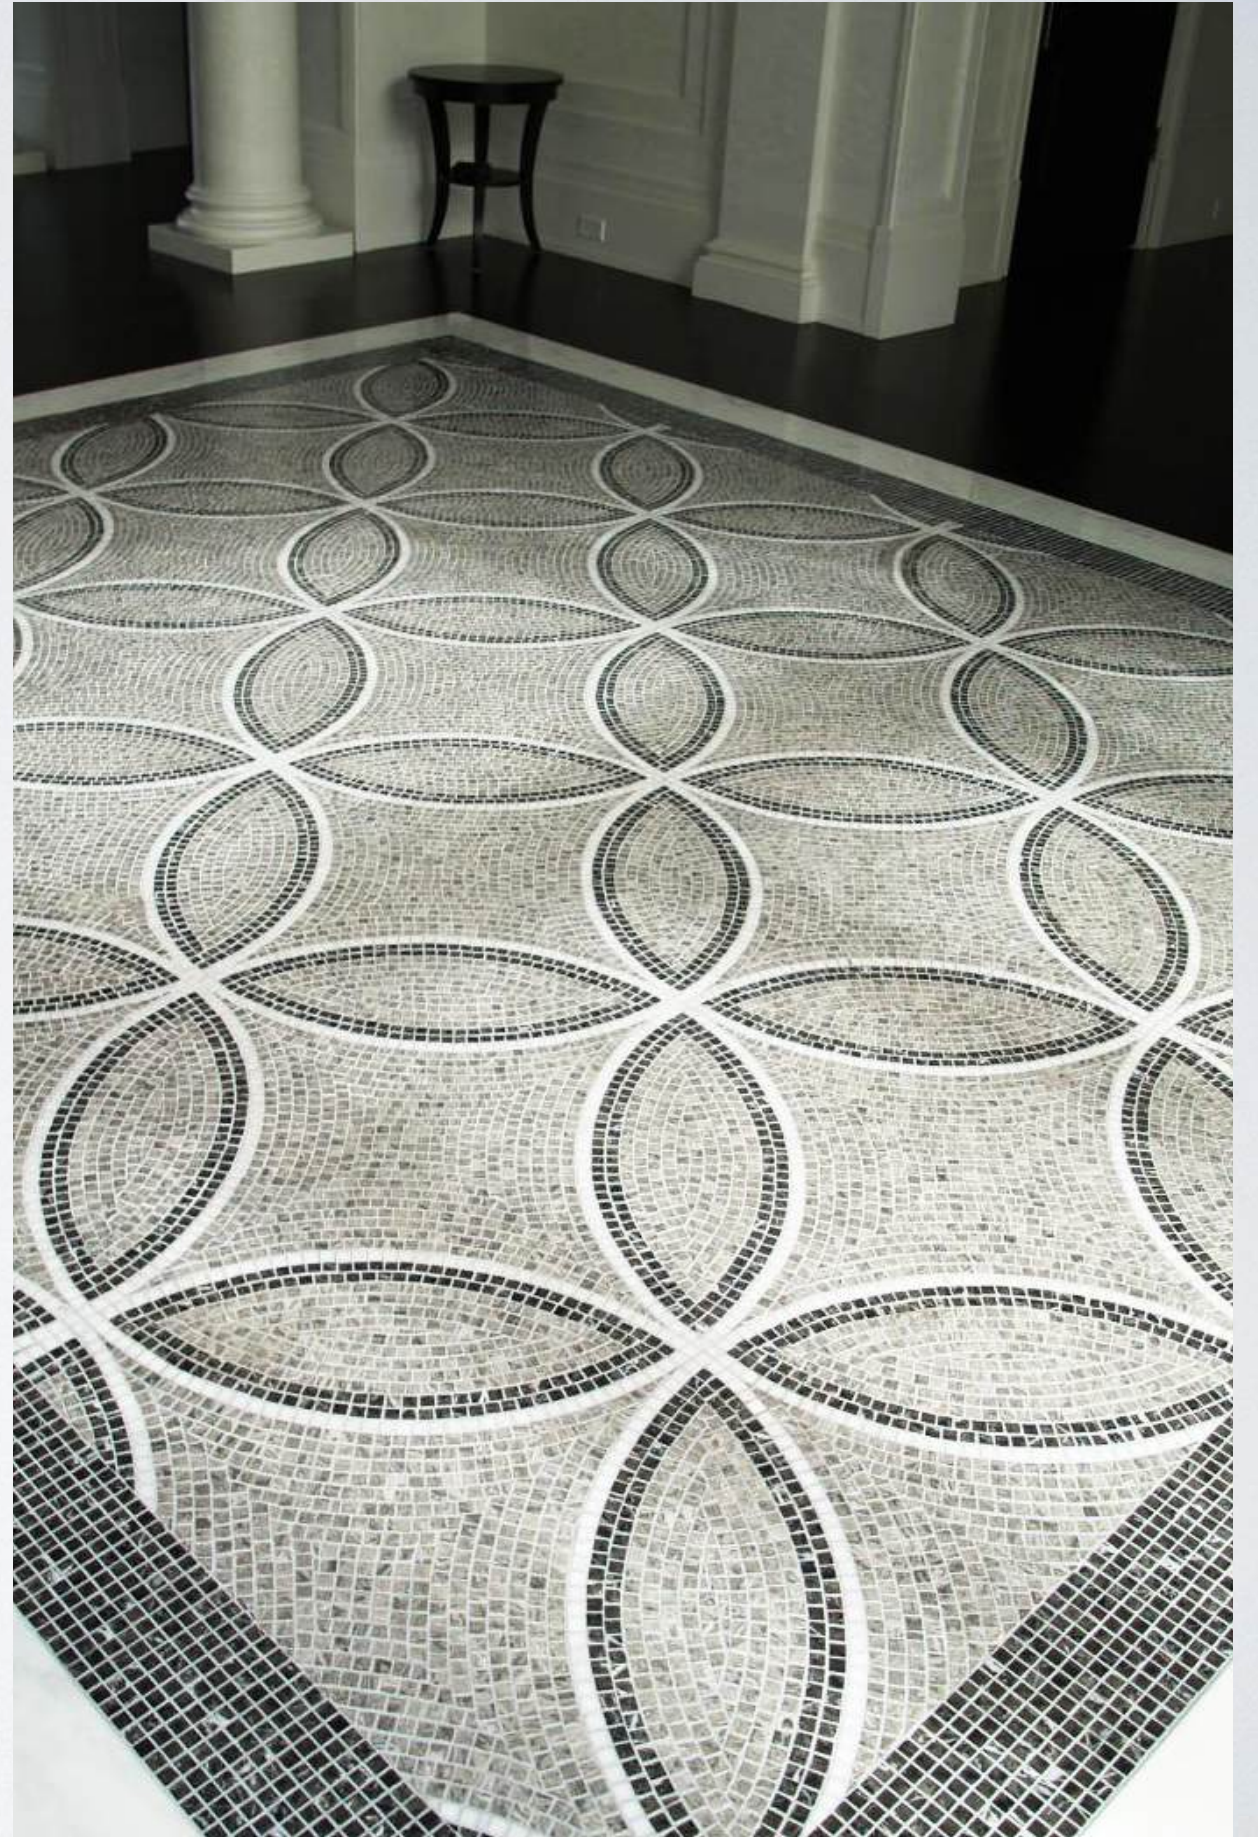

MOSAICO

by Keramos Tile & Stone

STONE ROMAN MOSAIC

Mosaic using 15mm square
stone pieces

CERAMIC ROMAN MOSAIC

Mosaic using 15mm square ceramic pieces. The colours options can be endless.

Specifications

	Unit	Ceramic Roman Mosaic	Stone Roman Mosaic	Moroccan Mosaic	Pebble Mosaic	Smalti Glass Mosaic	Opus Mosaic	Mirror Mosaic	Glass	SS Mosaic	China Ceramic Mosaic	China Stone Mosaic
Mesh Size	cm	30 x 30	30 x 30	30 x 30	30 x 30	30 x 30	30 x 30	30 x 30	30 x 30	30 x 30	30 x 30	30 x 30
Average Chip Size	mm	15 x 15	10 x 10	6 x 6	Variable	Variable	Variable	Variable	15 x 15 10 x 10	Variable	Variable	Variable
Average Thickness	mm	6-7	8-10	6	15-20	10-12	6-10	6-10	5-10	5-10	8-10	6-7
Walls/ Floor	W/F	W/F	W/F	W/F	W/F	W	W/F	W	W/F	W/F	W/F	W/F
Outdoor/ Indoor	O/I	O/I	O/I	O/I	O/I	O/I	O/I	I	O/I	I	O/I	O/I
Glossy/ Matte	G/M	G/M	M	M	M	M	G/M	G	G	G/M	G/M	G/M