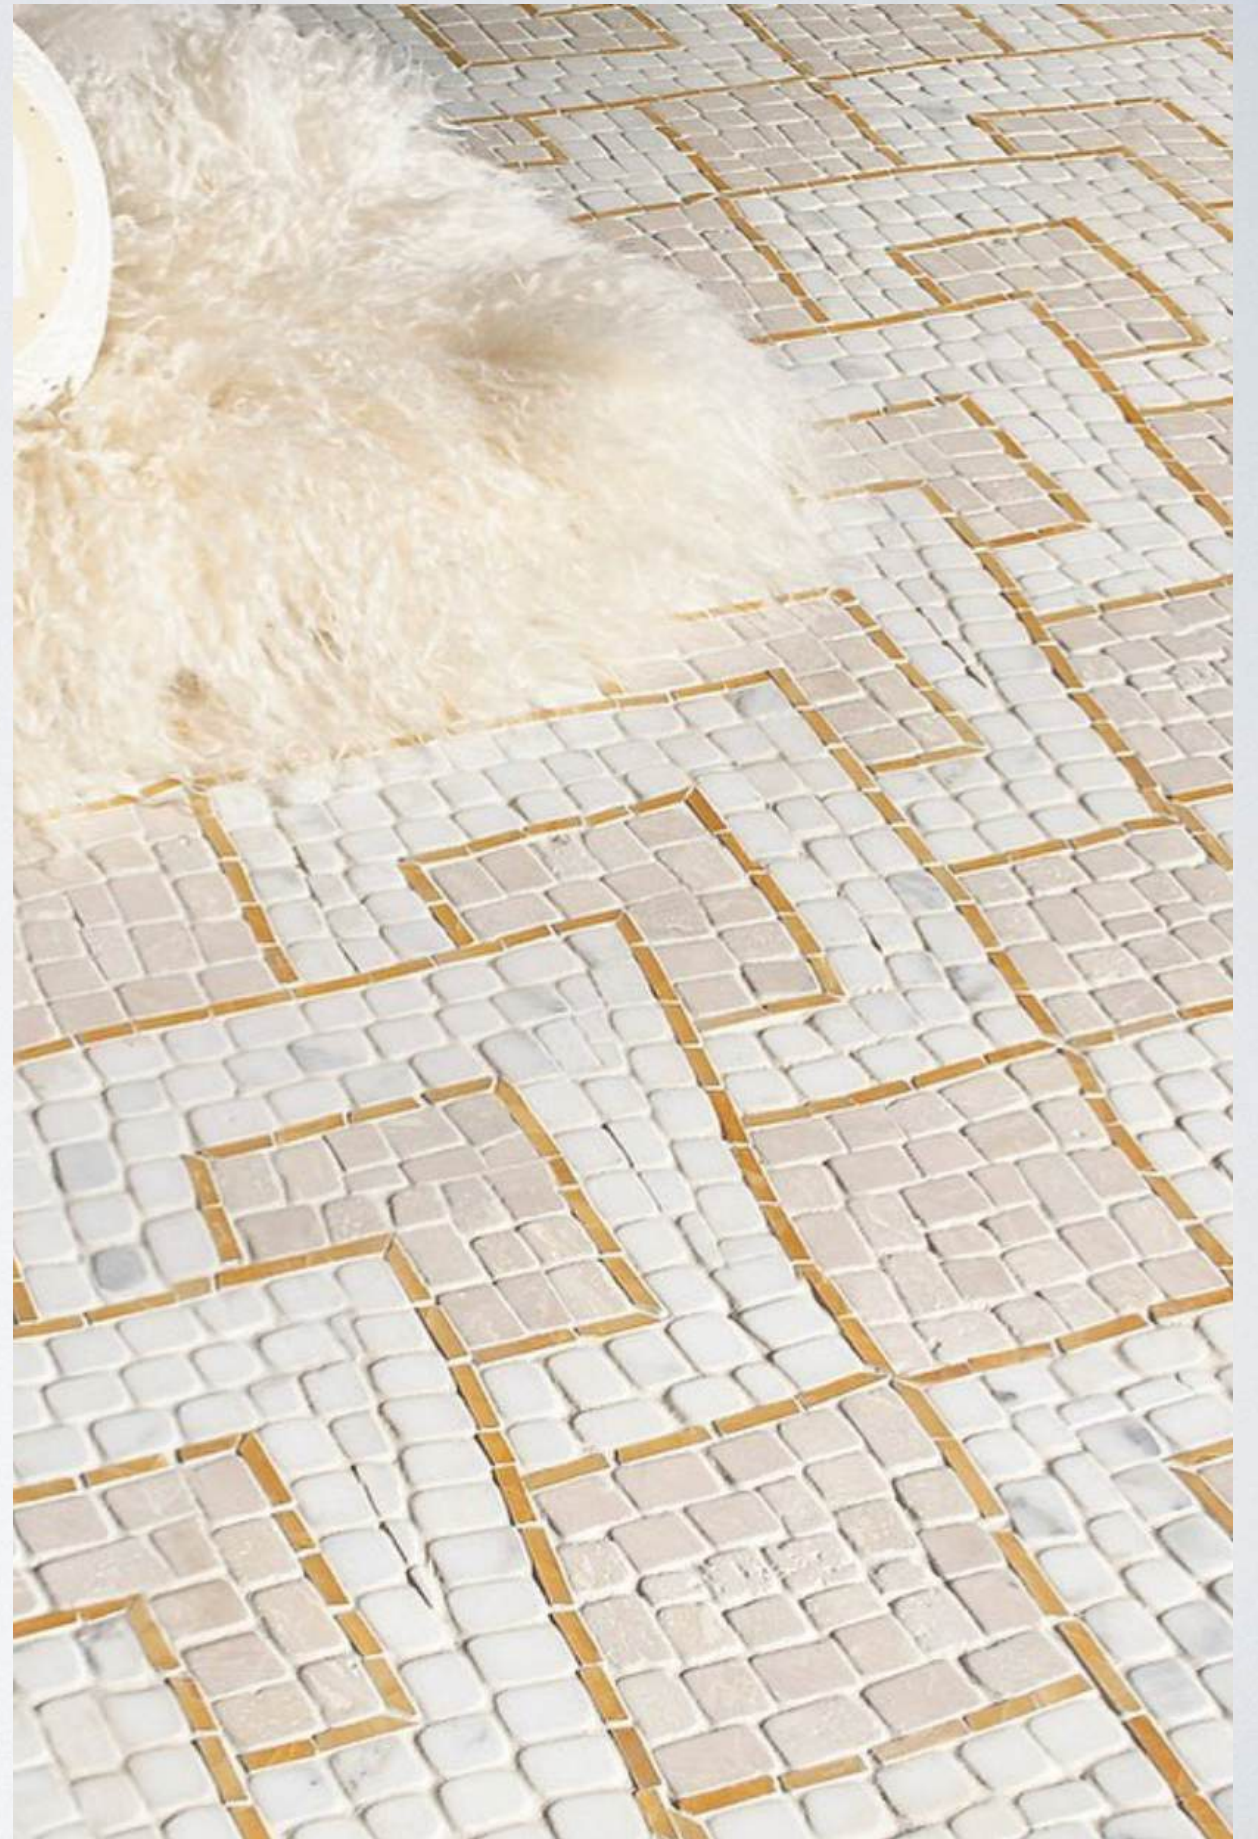

MOSAICO

by Keramos Tile & Stone

STONE ROMAN MOSAIC

Mosaic using 15mm square
stone pieces

CERAMIC ROMAN MOSAIC

Mosaic using 15mm square ceramic pieces. The colours options can be endless.

Specifications

	Unit	Ceramic Roman Mosaic	Stone Roman Mosaic	Moroccan Mosaic	Pebble Mosaic	Smalti Glass Mosaic	Opus Mosaic	Mirror Mosaic	Glass	SS Mosaic	China Ceramic Mosaic	China Stone Mosaic
Mesh Size	cm	30 x 30	30 x 30	30 x 30	30 x 30	30 x 30	30 x 30	30 x 30	30 x 30	30 x 30	30 x 30	30 x 30
Average Chip Size	mm	15 x 15	10 x 10	6 x 6	Variable	Variable	Variable	Variable	15 x 15 10 x 10	Variable	Variable	Variable
Average Thickness	mm	6-7	8-10	6	15-20	10-12	6-10	6-10	5-10	5-10	8-10	6-7
Walls/ Floor	W/F	W/F	W/F	W/F	W/F	W	W/F	W	W/F	W/F	W/F	W/F
Outdoor/ Indoor	O/I	O/I	O/I	O/I	O/I	O/I	O/I	I	O/I	I	O/I	O/I
Glossy/ Matte	G/M	G/M	M	M	M	M	G/M	G	G	G/M	G/M	G/M