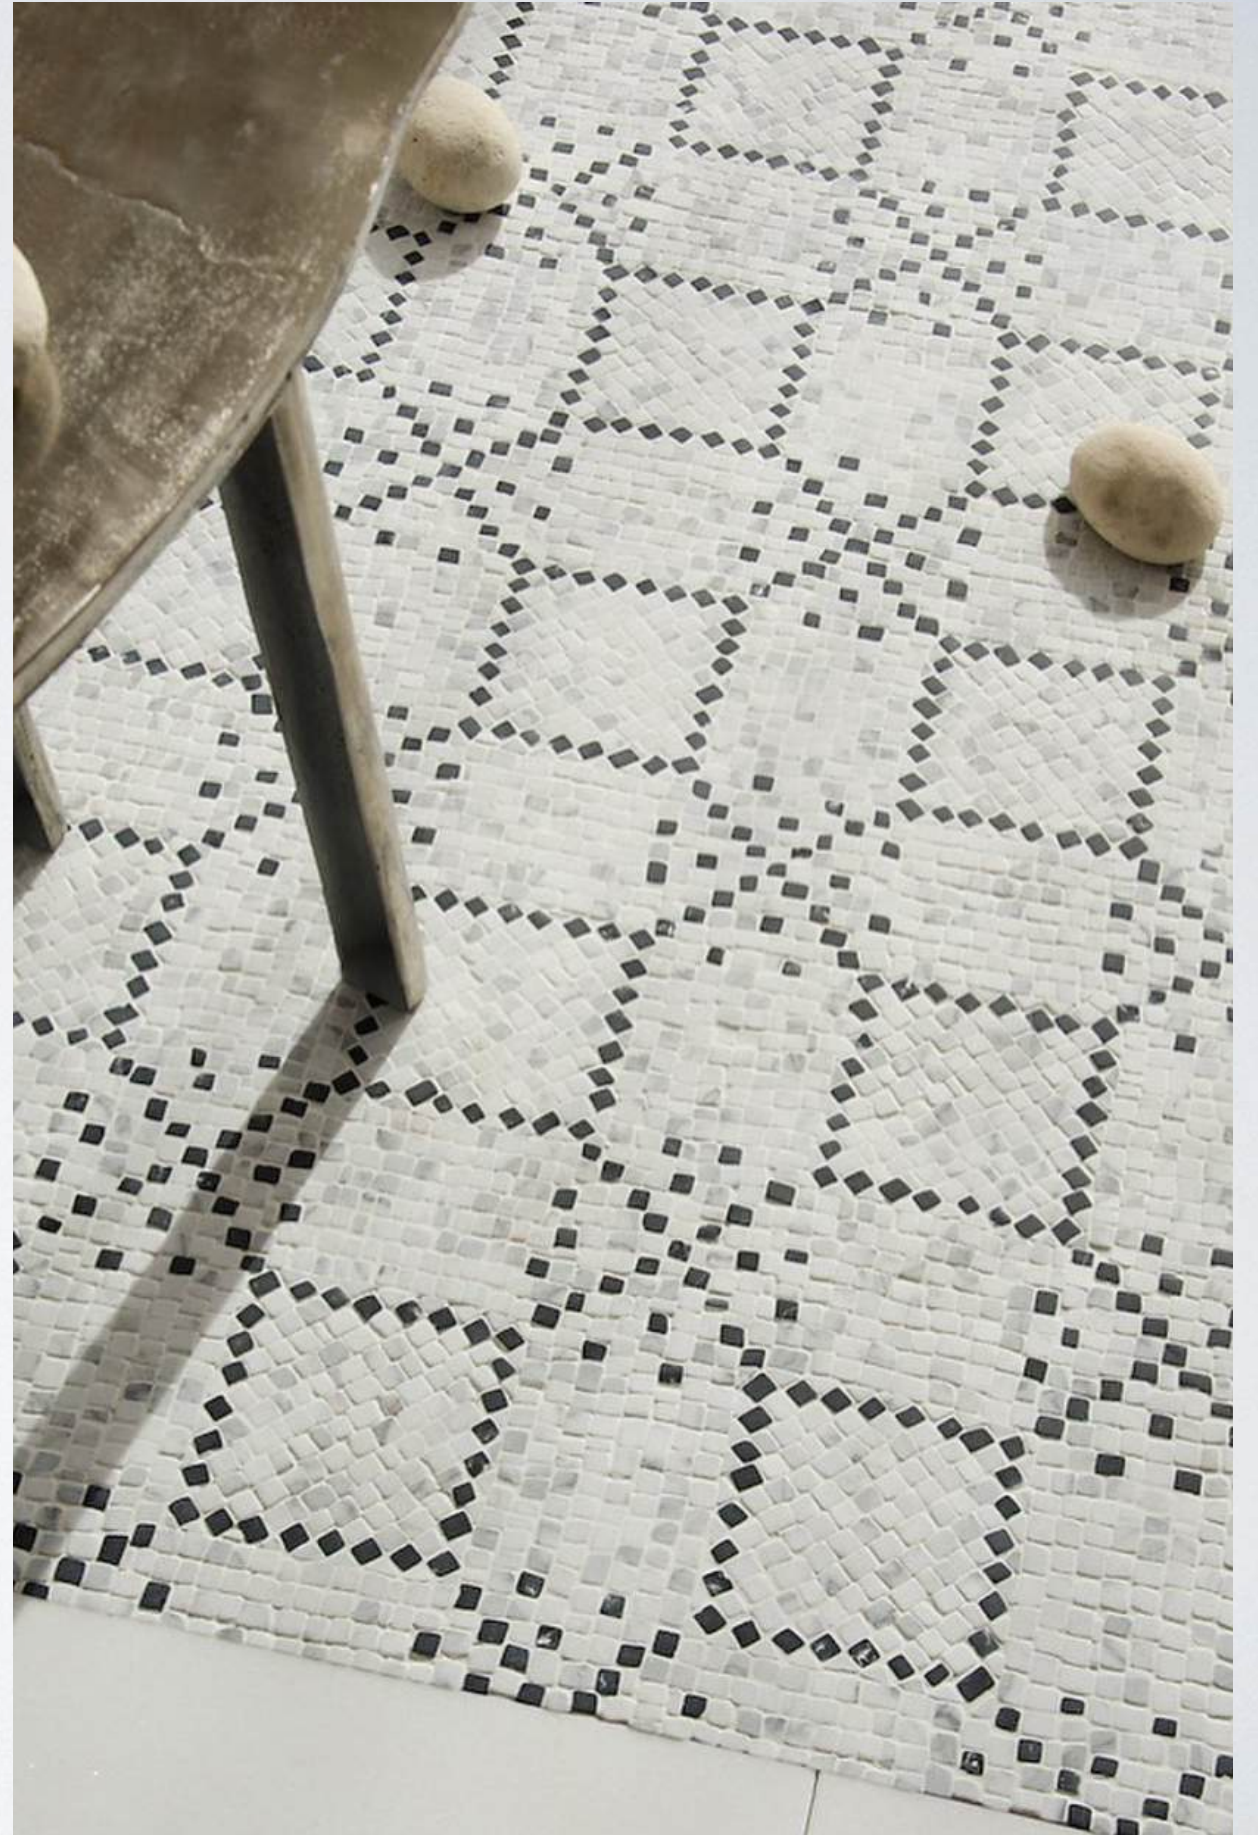

MOSAICO

by Keramos Tile & Stone

STONE ROMAN MOSAIC

Mosaic using 15mm square
stone pieces

CERAMIC ROMAN MOSAIC

Mosaic using 15mm square ceramic pieces. The colours options can be endless.

Specifications

	Unit	Ceramic Roman Mosaic	Stone Roman Mosaic	Moroccan Mosaic	Pebble Mosaic	Smalti Glass Mosaic	Opus Mosaic	Mirror Mosaic	Glass	SS Mosaic	China Ceramic Mosaic	China Stone Mosaic
Mesh Size	cm	30 x 30	30 x 30	30 x 30	30 x 30	30 x 30	30 x 30	30 x 30	30 x 30	30 x 30	30 x 30	30 x 30
Average Chip Size	mm	15 x 15	10 x 10	6 x 6	Variable	Variable	Variable	Variable	15 x 15 10 x 10	Variable	Variable	Variable
Average Thickness	mm	6-7	8-10	6	15-20	10-12	6-10	6-10	5-10	5-10	8-10	6-7
Walls/ Floor	W/F	W/F	W/F	W/F	W/F	W	W/F	W	W/F	W/F	W/F	W/F
Outdoor/ Indoor	O/I	O/I	O/I	O/I	O/I	O/I	O/I	I	O/I	I	O/I	O/I
Glossy/ Matte	G/M	G/M	M	M	M	M	G/M	G	G	G/M	G/M	G/M