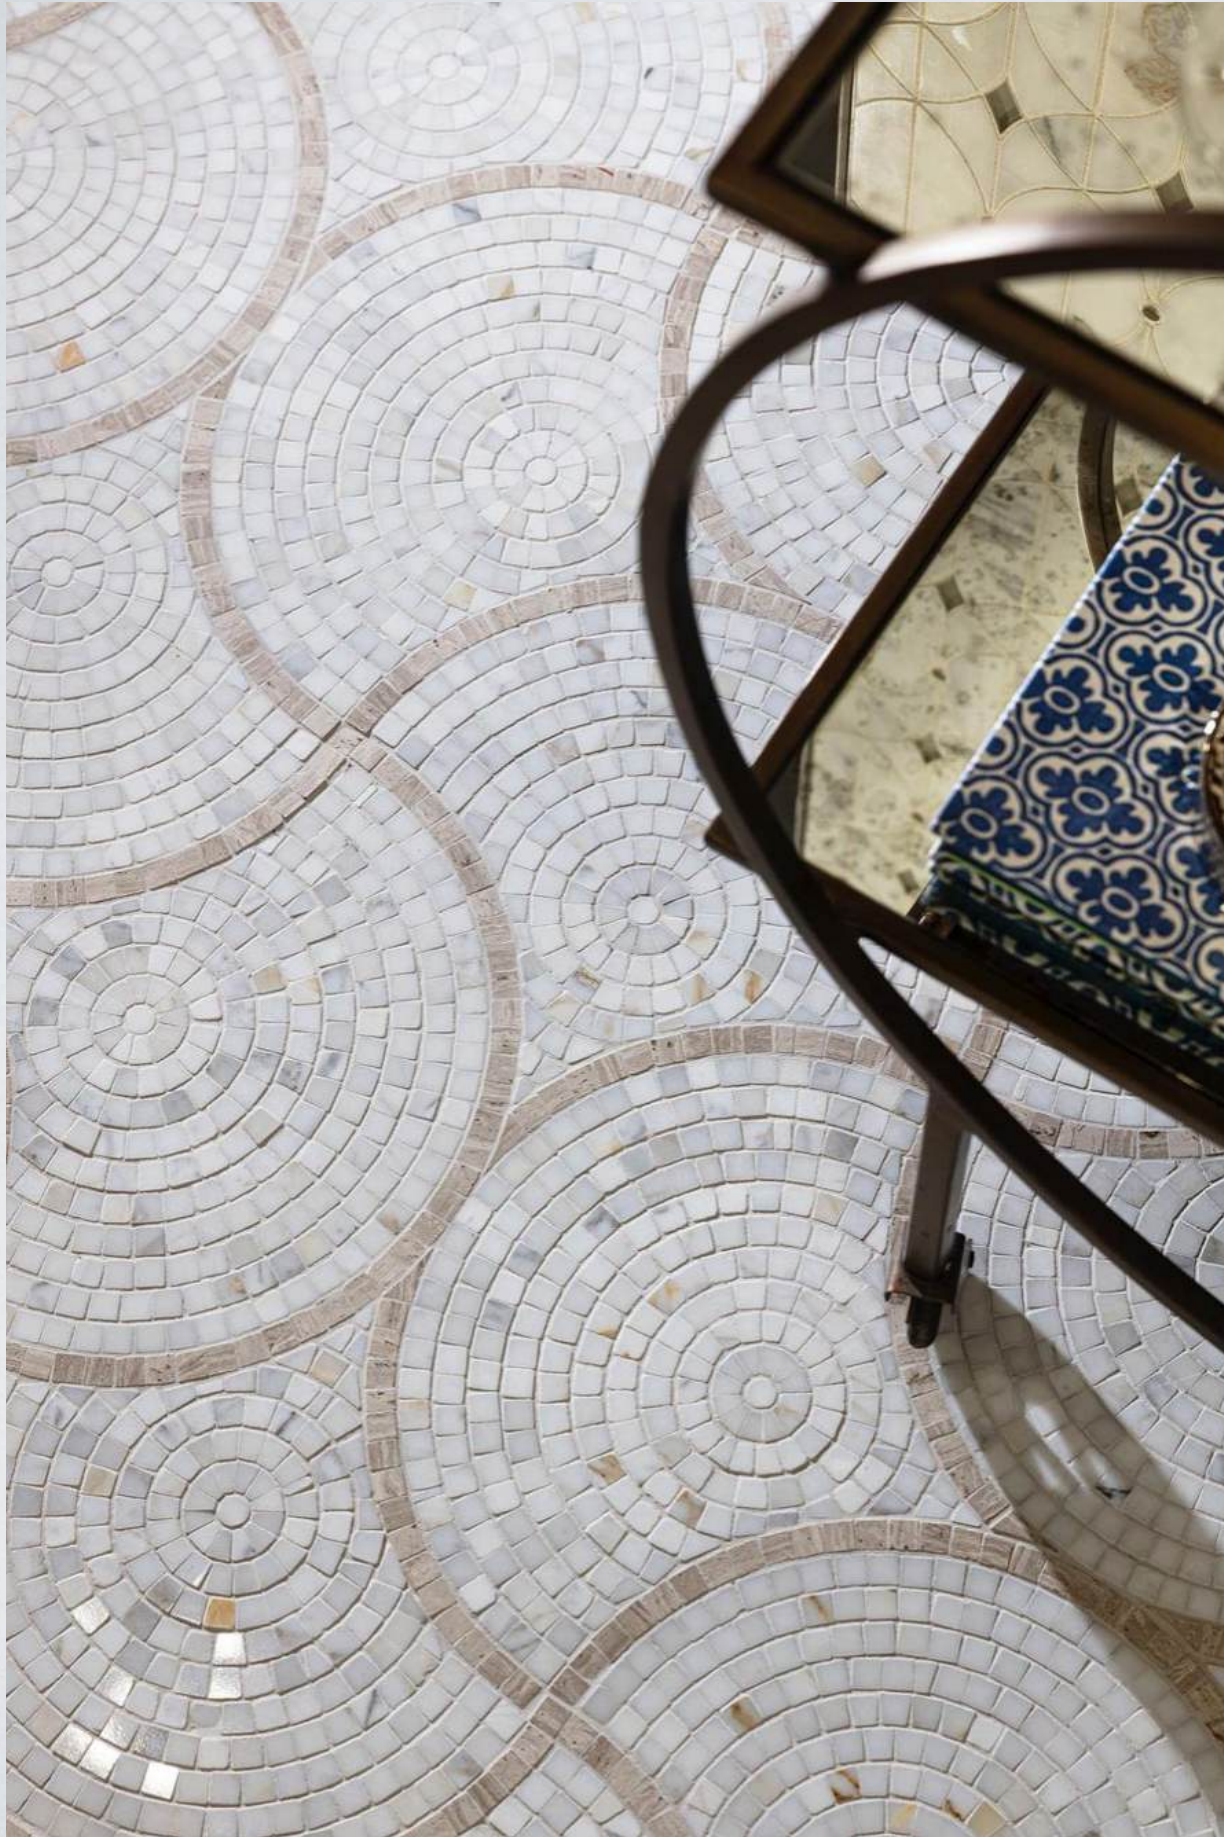

MOSAICO

by Keramos Tile & Stone

STONE ROMAN MOSAIC

Mosaic using 15mm square
stone pieces

CERAMIC ROMAN MOSAIC

Mosaic using 15mm square ceramic pieces. The colours options can be endless.

Specifications

	Unit	Ceramic Roman Mosaic	Stone Roman Mosaic	Moroccan Mosaic	Pebble Mosaic	Smalti Glass Mosaic	Opus Mosaic	Mirror Mosaic	Glass	SS Mosaic	China Ceramic Mosaic	China Stone Mosaic
Mesh Size	cm	30 x 30	30 x 30	30 x 30	30 x 30	30 x 30	30 x 30	30 x 30	30 x 30	30 x 30	30 x 30	30 x 30
Average Chip Size	mm	15 x 15	10 x 10	6 x 6	Variable	Variable	Variable	Variable	15 x 15 10 x 10	Variable	Variable	Variable
Average Thickness	mm	6-7	8-10	6	15-20	10-12	6-10	6-10	5-10	5-10	8-10	6-7
Walls/ Floor	W/F	W/F	W/F	W/F	W/F	W	W/F	W	W/F	W/F	W/F	W/F
Outdoor/ Indoor	O/I	O/I	O/I	O/I	O/I	O/I	O/I	I	O/I	I	O/I	O/I
Glossy/ Matte	G/M	G/M	M	M	M	M	G/M	G	G	G/M	G/M	G/M