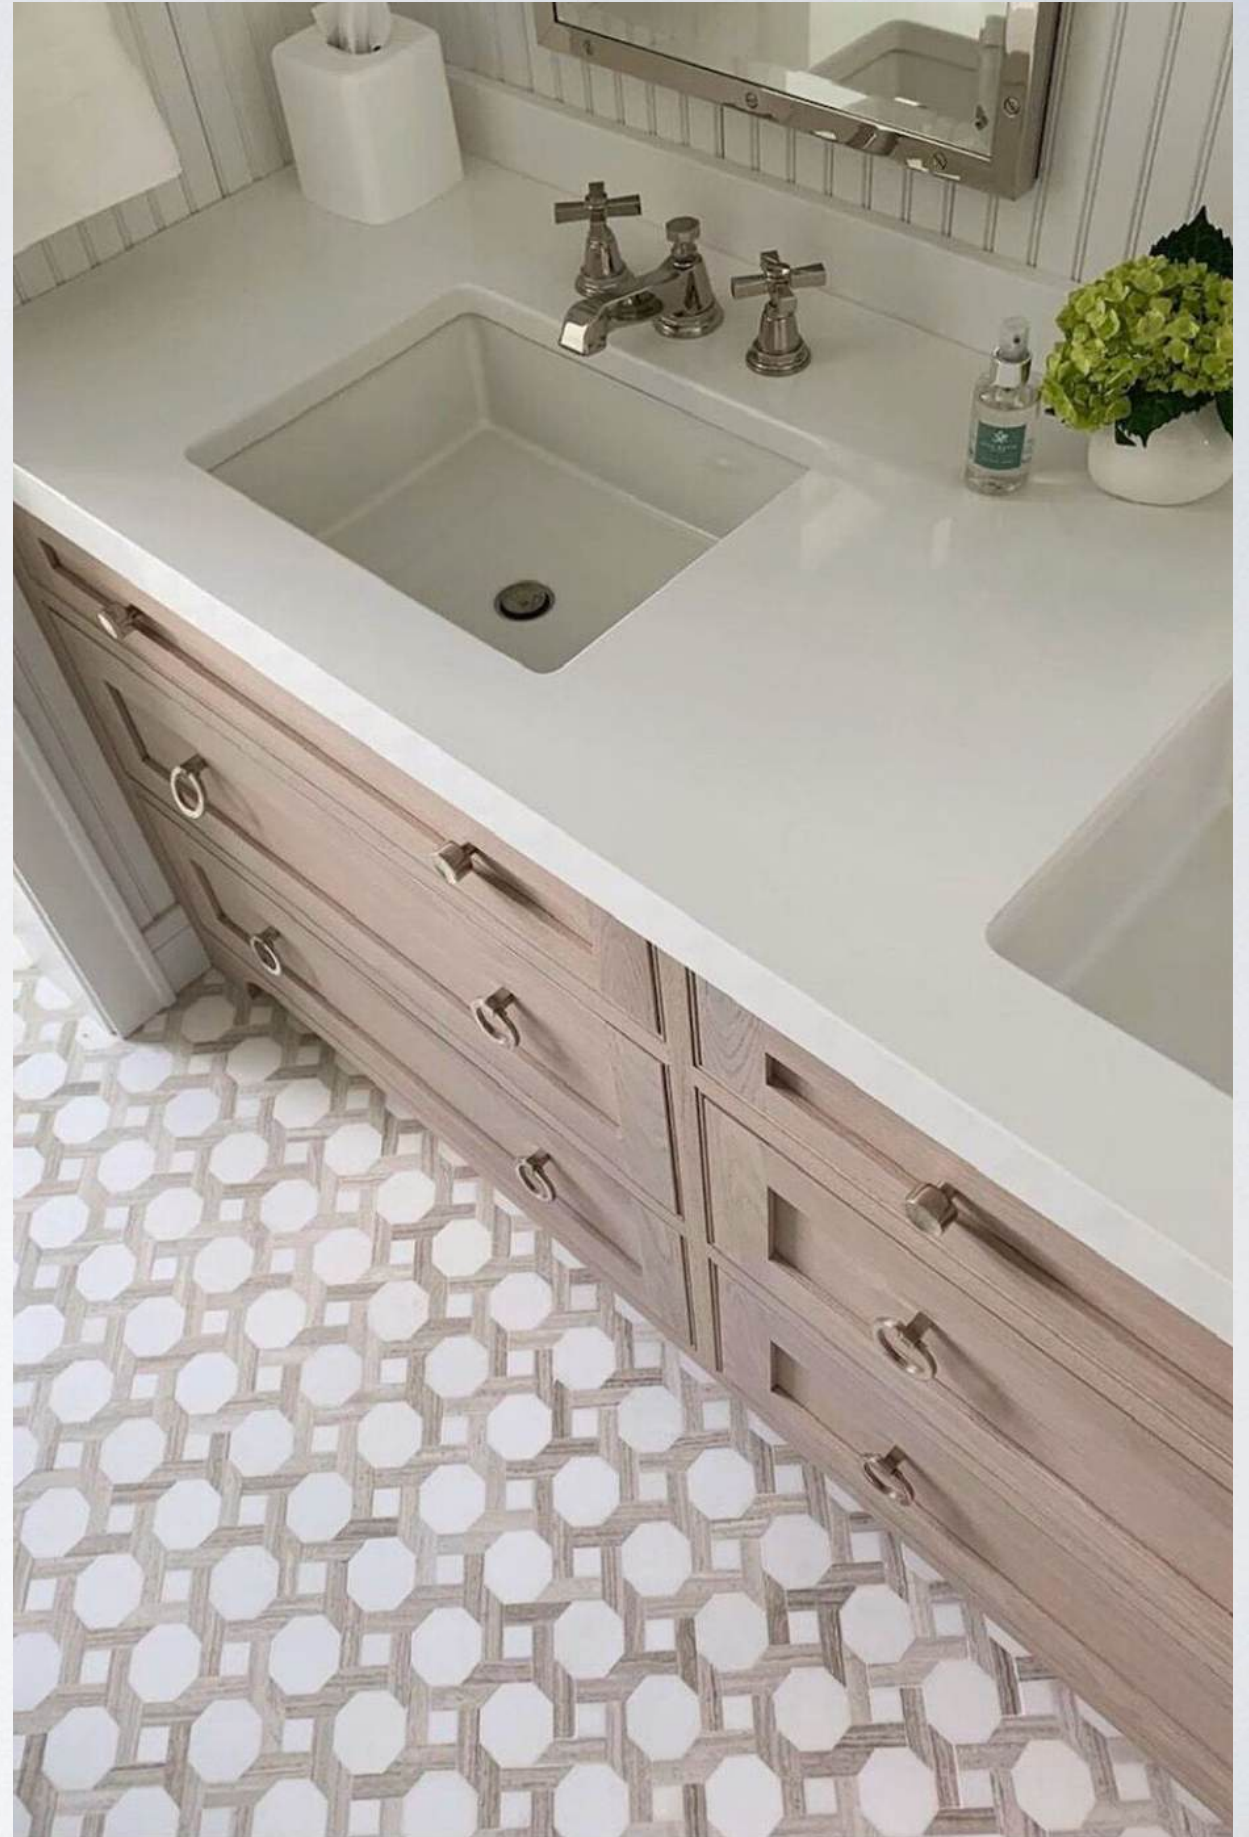

MOSAICO

by Keramos Tile & Stone

STONE ROMAN MOSAIC

Mosaic using 15mm square
stone pieces

CERAMIC ROMAN MOSAIC

Mosaic using 15mm square ceramic pieces. The colours options can be endless.

Specifications

	Unit	Ceramic Roman Mosaic	Stone Roman Mosaic	Moroccan Mosaic	Pebble Mosaic	Smalti Glass Mosaic	Opus Mosaic	Mirror Mosaic	Glass	SS Mosaic	China Ceramic Mosaic	China Stone Mosaic
Mesh Size	cm	30 x 30	30 x 30	30 x 30	30 x 30	30 x 30	30 x 30	30 x 30	30 x 30	30 x 30	30 x 30	30 x 30
Average Chip Size	mm	15 x 15	10 x 10	6 x 6	Variable	Variable	Variable	Variable	15 x 15 10 x 10	Variable	Variable	Variable
Average Thickness	mm	6-7	8-10	6	15-20	10-12	6-10	6-10	5-10	5-10	8-10	6-7
Walls/ Floor	W/F	W/F	W/F	W/F	W/F	W	W/F	W	W/F	W/F	W/F	W/F
Outdoor/ Indoor	O/I	O/I	O/I	O/I	O/I	O/I	O/I	I	O/I	I	O/I	O/I
Glossy/ Matte	G/M	G/M	M	M	M	M	G/M	G	G	G/M	G/M	G/M