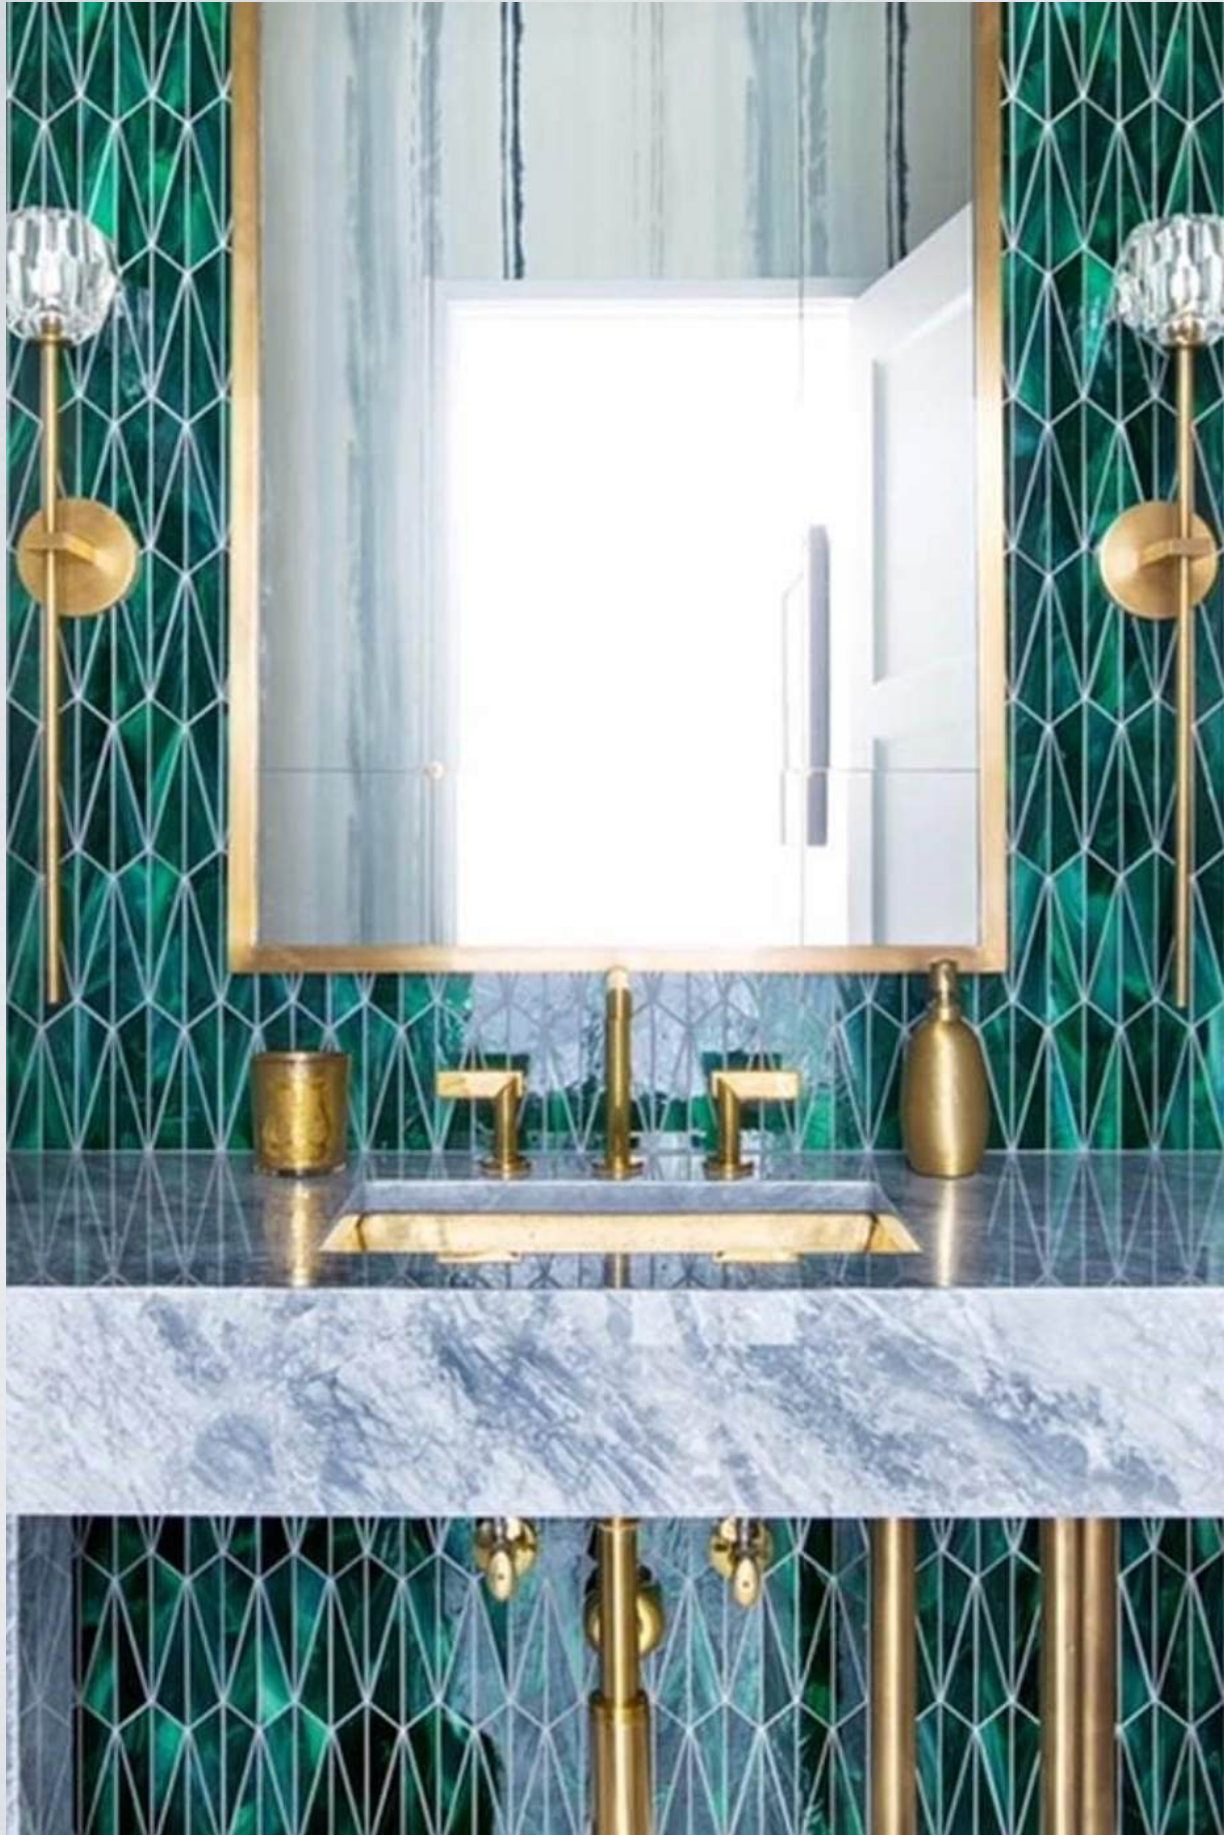

MOSAICO

by Keramos Tile & Stone

STONE ROMAN MOSAIC

Mosaic using 15mm square
stone pieces

CERAMIC ROMAN MOSAIC

Mosaic using 15mm square ceramic pieces. The colours options can be endless.

Specifications

	Unit	Ceramic Roman Mosaic	Stone Roman Mosaic	Moroccan Mosaic	Pebble Mosaic	Smalti Glass Mosaic	Opus Mosaic	Mirror Mosaic	Glass	SS Mosaic	China Ceramic Mosaic	China Stone Mosaic
Mesh Size	cm	30 x 30	30 x 30	30 x 30	30 x 30	30 x 30	30 x 30	30 x 30	30 x 30	30 x 30	30 x 30	30 x 30
Average Chip Size	mm	15 x 15	10 x 10	6 x 6	Variable	Variable	Variable	Variable	15 x 15 10 x 10	Variable	Variable	Variable
Average Thickness	mm	6-7	8-10	6	15-20	10-12	6-10	6-10	5-10	5-10	8-10	6-7
Walls/ Floor	W/F	W/F	W/F	W/F	W/F	W	W/F	W	W/F	W/F	W/F	W/F
Outdoor/ Indoor	O/I	O/I	O/I	O/I	O/I	O/I	O/I	I	O/I	I	O/I	O/I
Glossy/ Matte	G/M	G/M	M	M	M	M	G/M	G	G	G/M	G/M	G/M