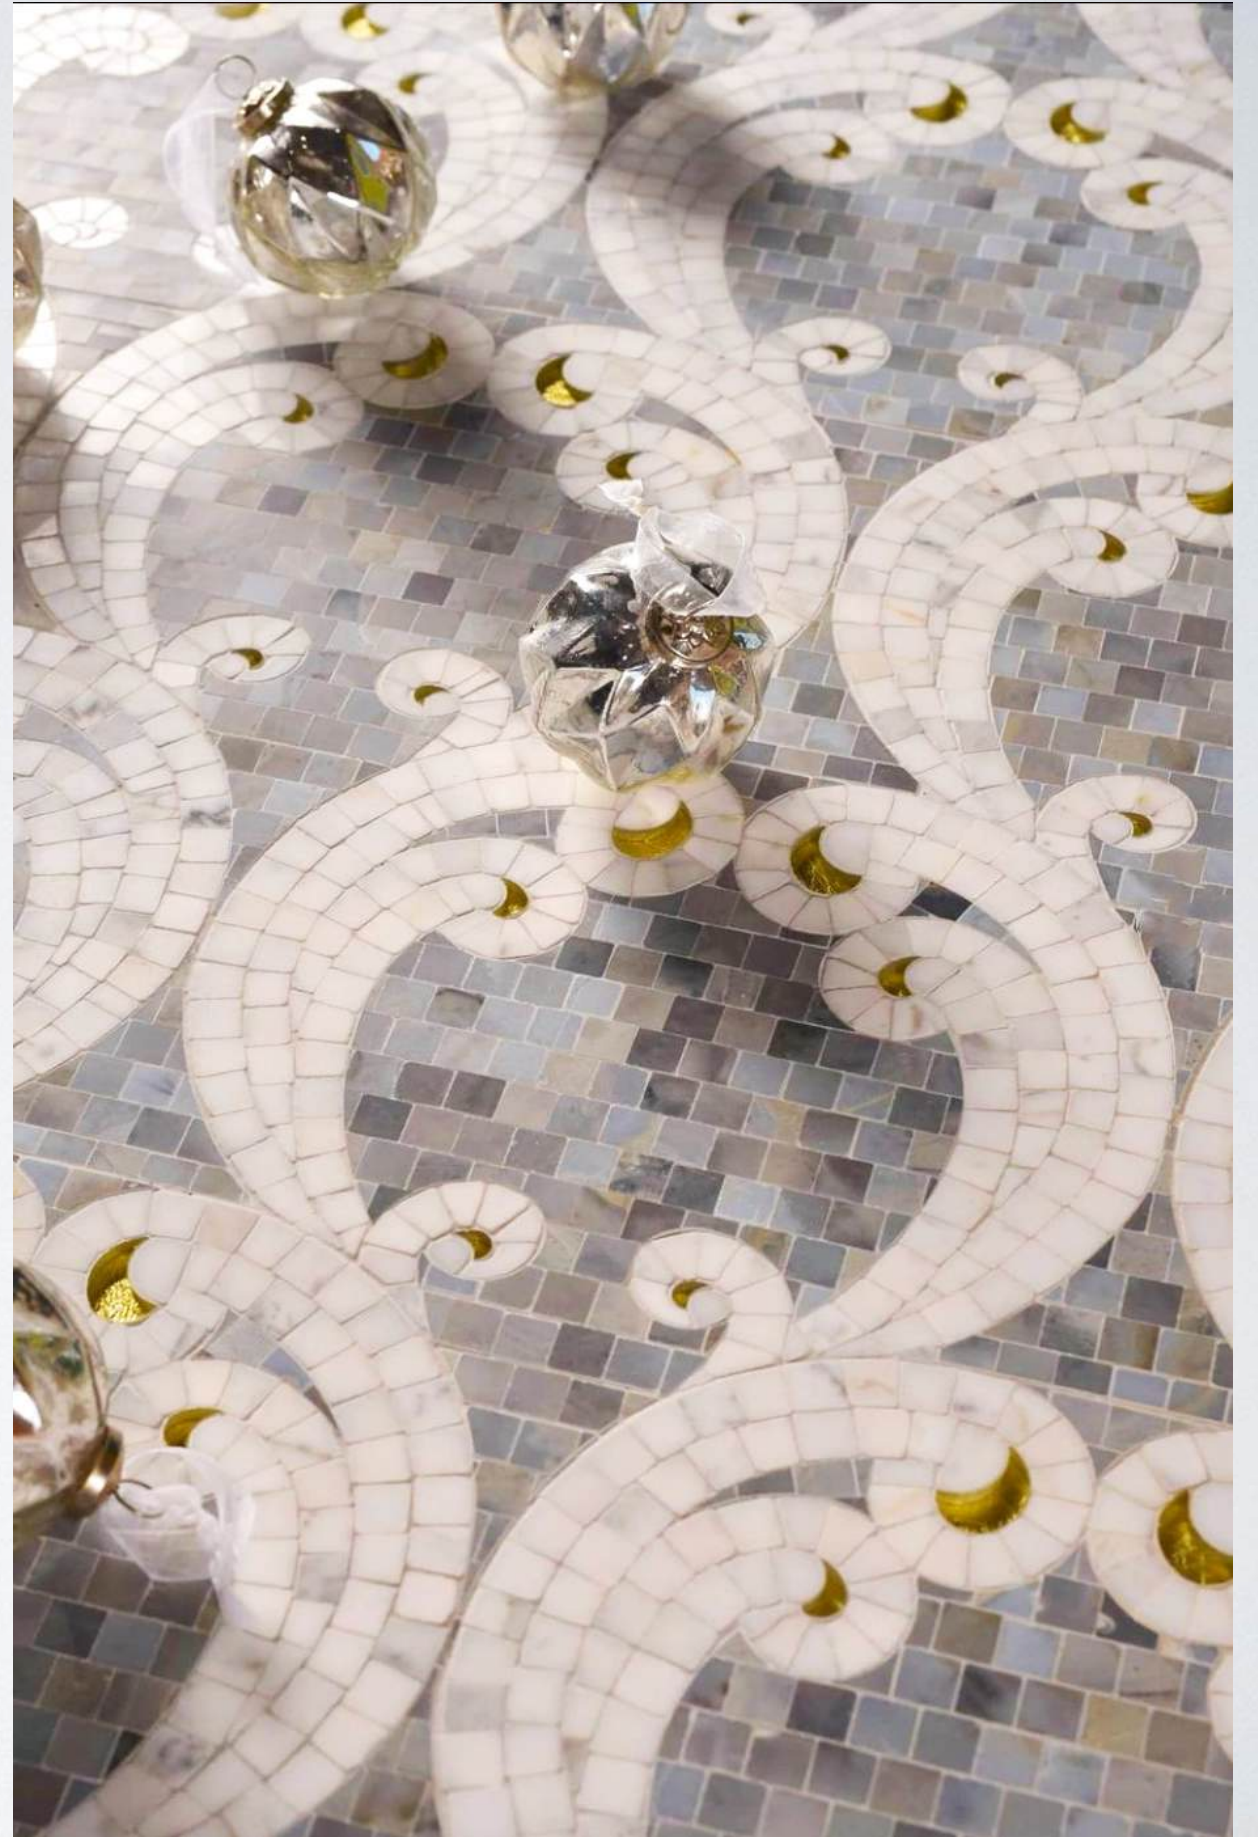

MOSAICO

by Keramos Tile & Stone

STONE ROMAN MOSAIC

Mosaic using 15mm square
stone pieces

CERAMIC ROMAN MOSAIC

Mosaic using 15mm square ceramic pieces. The colours options can be endless.

Specifications

	Unit	Ceramic Roman Mosaic	Stone Roman Mosaic	Moroccan Mosaic	Pebble Mosaic	Smalti Glass Mosaic	Opus Mosaic	Mirror Mosaic	Glass	SS Mosaic	China Ceramic Mosaic	China Stone Mosaic
Mesh Size	cm	30 x 30	30 x 30	30 x 30	30 x 30	30 x 30	30 x 30	30 x 30	30 x 30	30 x 30	30 x 30	30 x 30
Average Chip Size	mm	15 x 15	10 x 10	6 x 6	Variable	Variable	Variable	Variable	15 x 15 10 x 10	Variable	Variable	Variable
Average Thickness	mm	6-7	8-10	6	15-20	10-12	6-10	6-10	5-10	5-10	8-10	6-7
Walls/ Floor	W/F	W/F	W/F	W/F	W/F	W	W/F	W	W/F	W/F	W/F	W/F
Outdoor/ Indoor	O/I	O/I	O/I	O/I	O/I	O/I	O/I	I	O/I	I	O/I	O/I
Glossy/ Matte	G/M	G/M	M	M	M	M	G/M	G	G	G/M	G/M	G/M