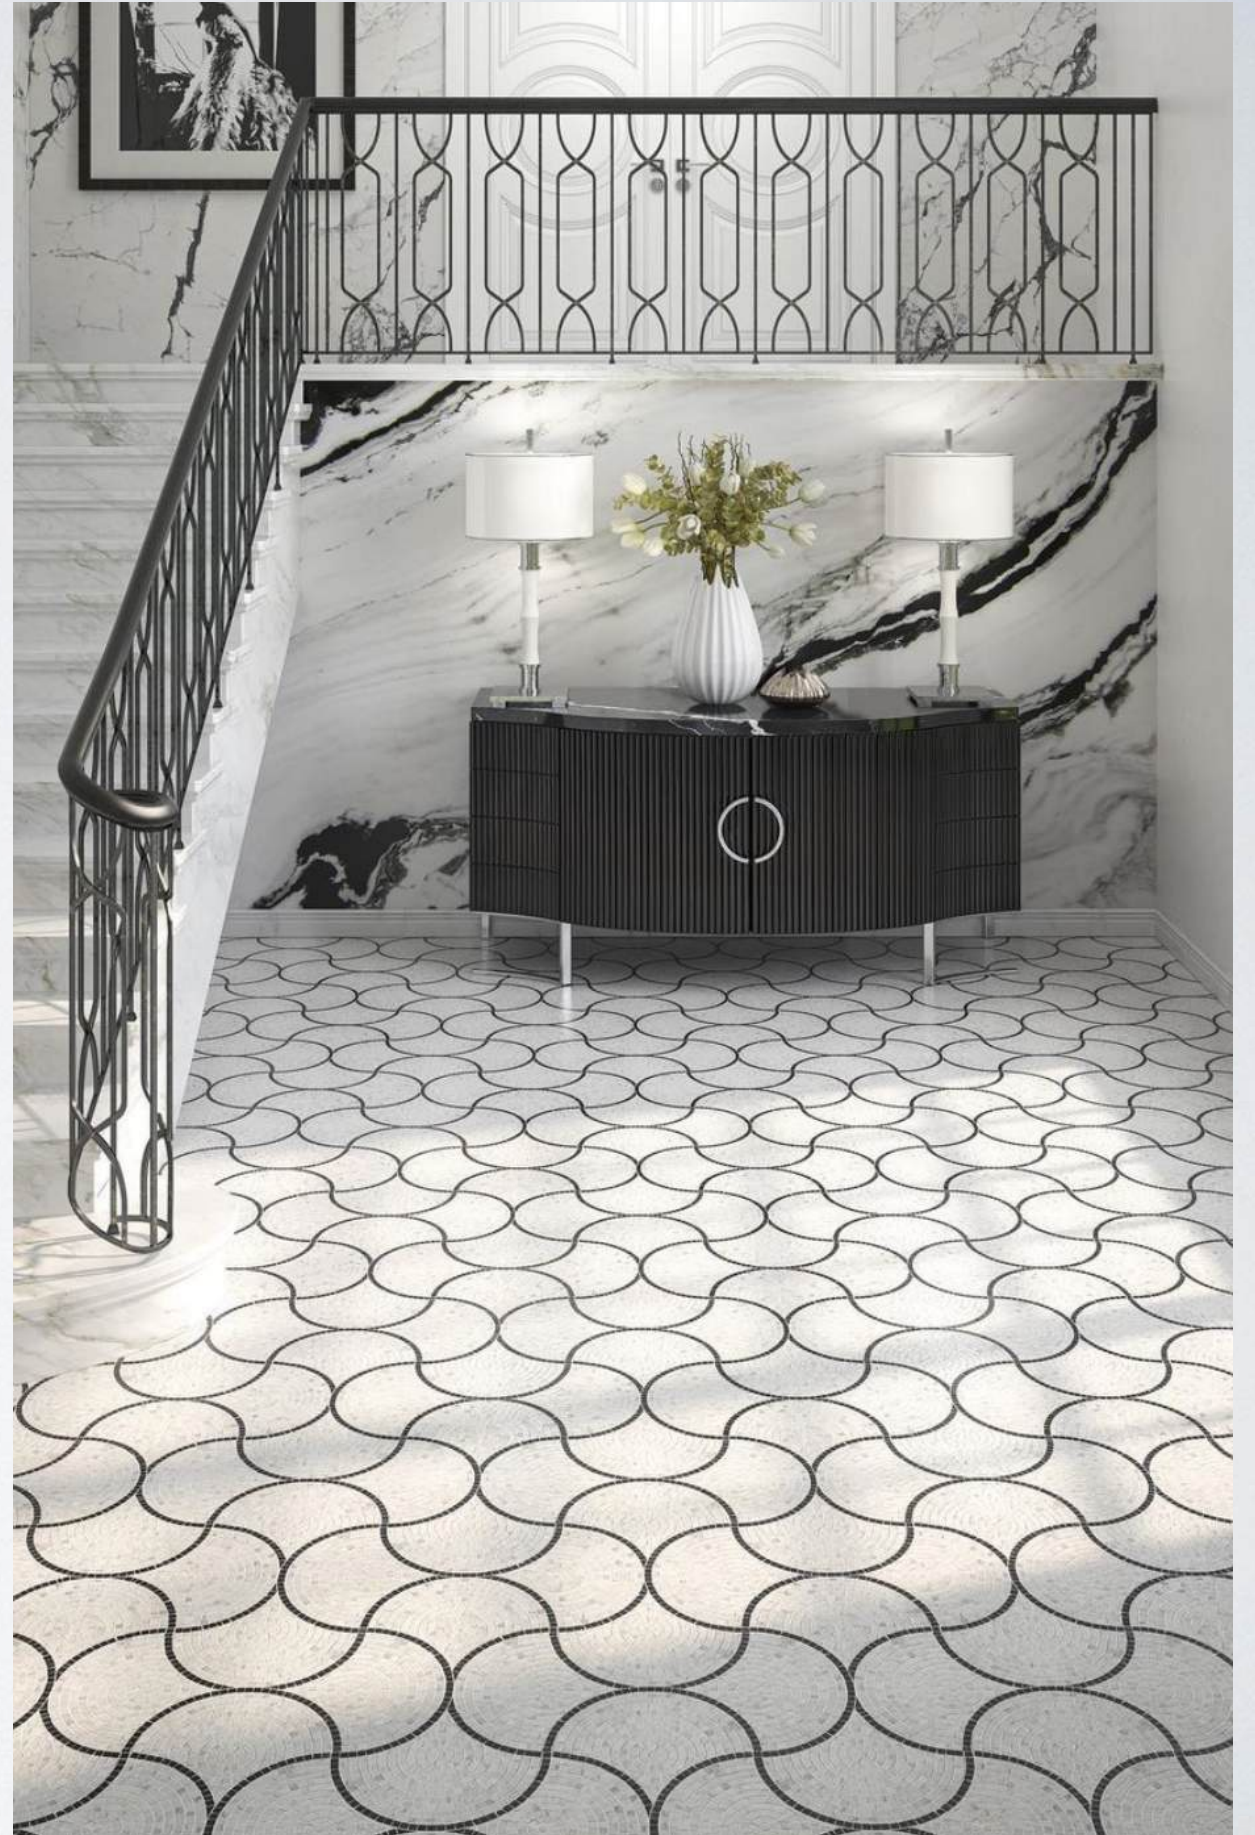

MOSAICO

by Keramos Tile & Stone

STONE ROMAN MOSAIC

Mosaic using 15mm square
stone pieces

CERAMIC ROMAN MOSAIC

Mosaic using 15mm square ceramic pieces. The colours options can be endless.

Specifications

	Unit	Ceramic Roman Mosaic	Stone Roman Mosaic	Moroccan Mosaic	Pebble Mosaic	Smalti Glass Mosaic	Opus Mosaic	Mirror Mosaic	Glass	SS Mosaic	China Ceramic Mosaic	China Stone Mosaic
Mesh Size	cm	30 x 30	30 x 30	30 x 30	30 x 30	30 x 30	30 x 30	30 x 30	30 x 30	30 x 30	30 x 30	30 x 30
Average Chip Size	mm	15 x 15	10 x 10	6 x 6	Variable	Variable	Variable	Variable	15 x 15 10 x 10	Variable	Variable	Variable
Average Thickness	mm	6-7	8-10	6	15-20	10-12	6-10	6-10	5-10	5-10	8-10	6-7
Walls/ Floor	W/F	W/F	W/F	W/F	W/F	W	W/F	W	W/F	W/F	W/F	W/F
Outdoor/ Indoor	O/I	O/I	O/I	O/I	O/I	O/I	O/I	I	O/I	I	O/I	O/I
Glossy/ Matte	G/M	G/M	M	M	M	M	G/M	G	G	G/M	G/M	G/M