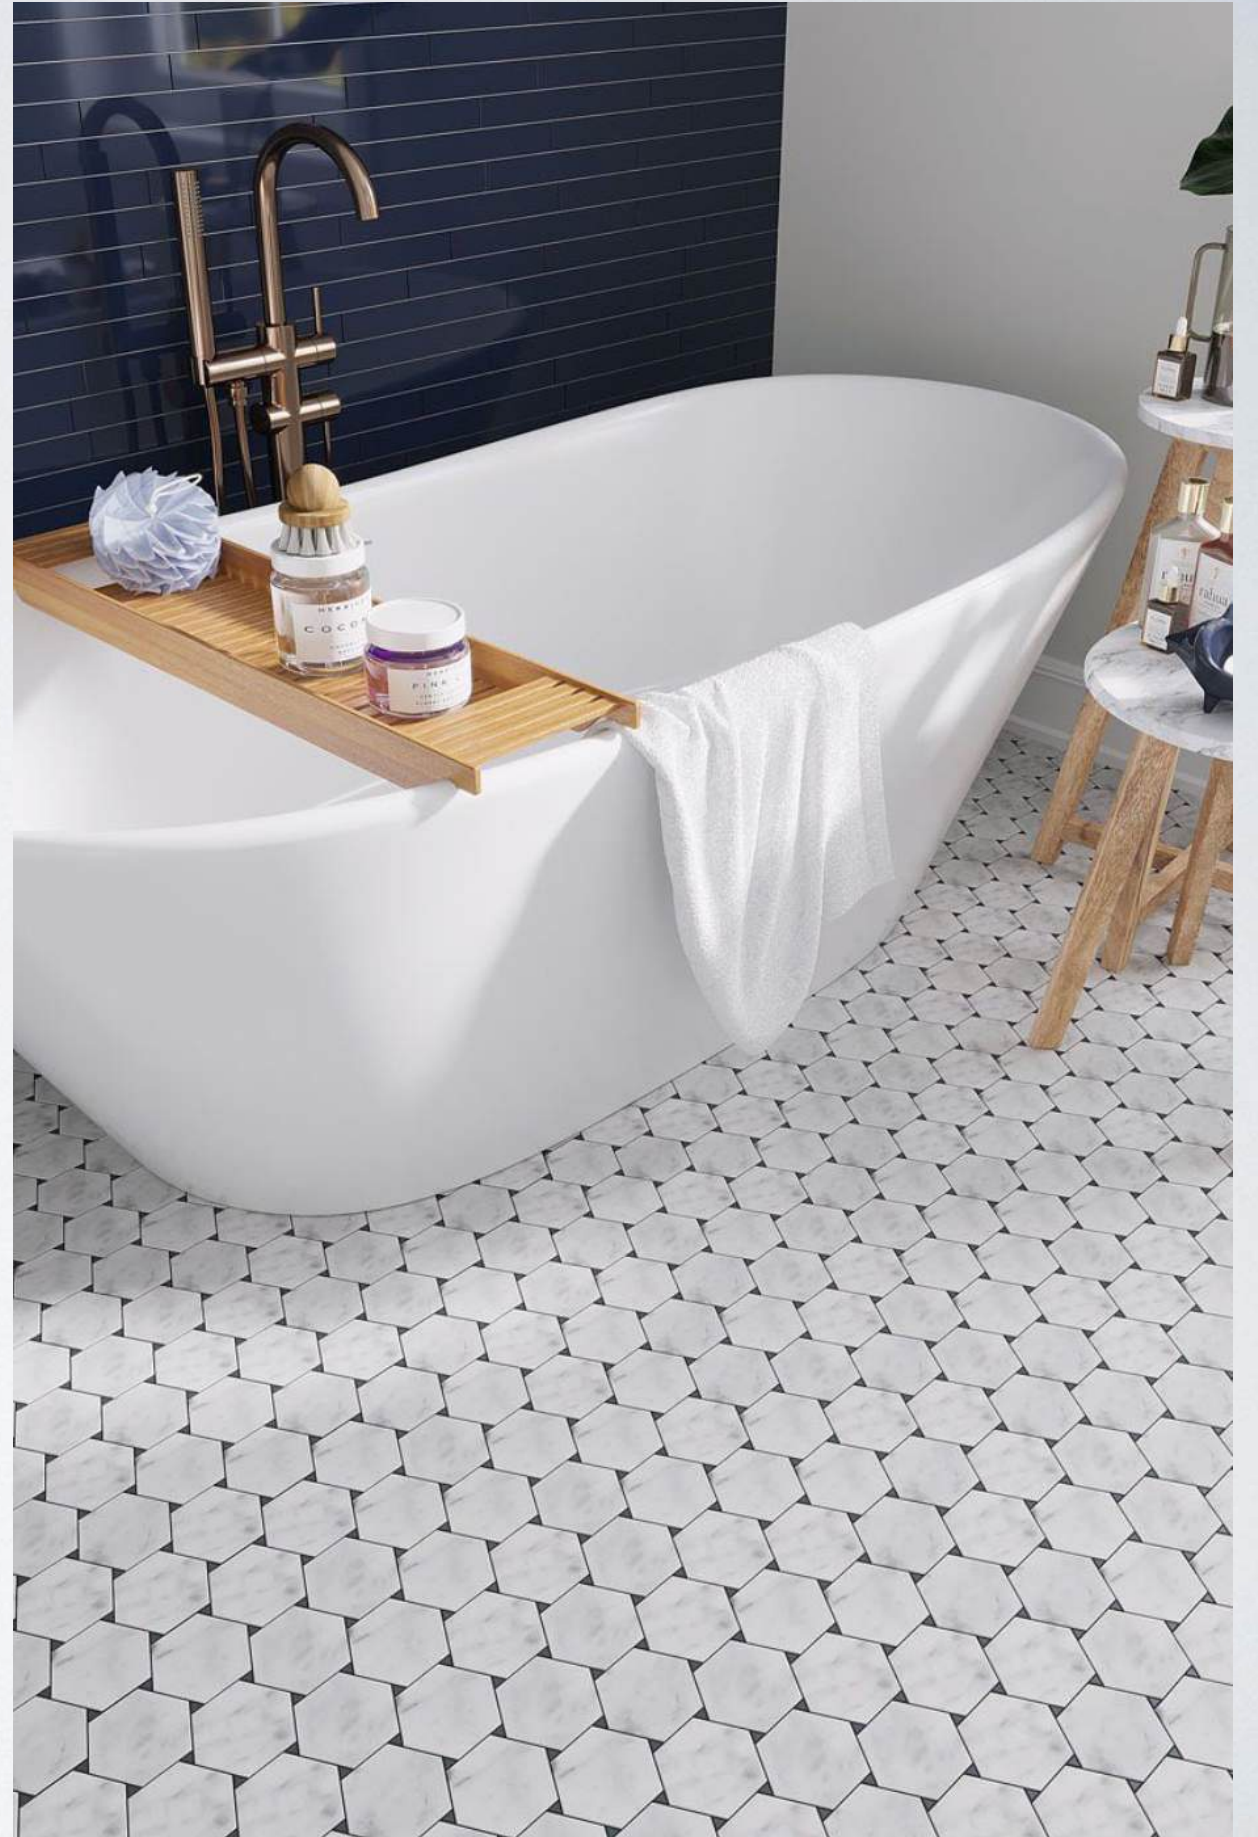

MOSAICO

by Keramos Tile & Stone

STONE ROMAN MOSAIC

Mosaic using 15mm square
stone pieces

CERAMIC ROMAN MOSAIC

Mosaic using 15mm square ceramic pieces. The colours options can be endless.

Specifications

	Unit	Ceramic Roman Mosaic	Stone Roman Mosaic	Moroccan Mosaic	Pebble Mosaic	Smalti Glass Mosaic	Opus Mosaic	Mirror Mosaic	Glass	SS Mosaic	China Ceramic Mosaic	China Stone Mosaic
Mesh Size	cm	30 x 30	30 x 30	30 x 30	30 x 30	30 x 30	30 x 30	30 x 30	30 x 30	30 x 30	30 x 30	30 x 30
Average Chip Size	mm	15 x 15	10 x 10	6 x 6	Variable	Variable	Variable	Variable	15 x 15 10 x 10	Variable	Variable	Variable
Average Thickness	mm	6-7	8-10	6	15-20	10-12	6-10	6-10	5-10	5-10	8-10	6-7
Walls/ Floor	W/F	W/F	W/F	W/F	W/F	W	W/F	W	W/F	W/F	W/F	W/F
Outdoor/ Indoor	O/I	O/I	O/I	O/I	O/I	O/I	O/I	I	O/I	I	O/I	O/I
Glossy/ Matte	G/M	G/M	M	M	M	M	G/M	G	G	G/M	G/M	G/M