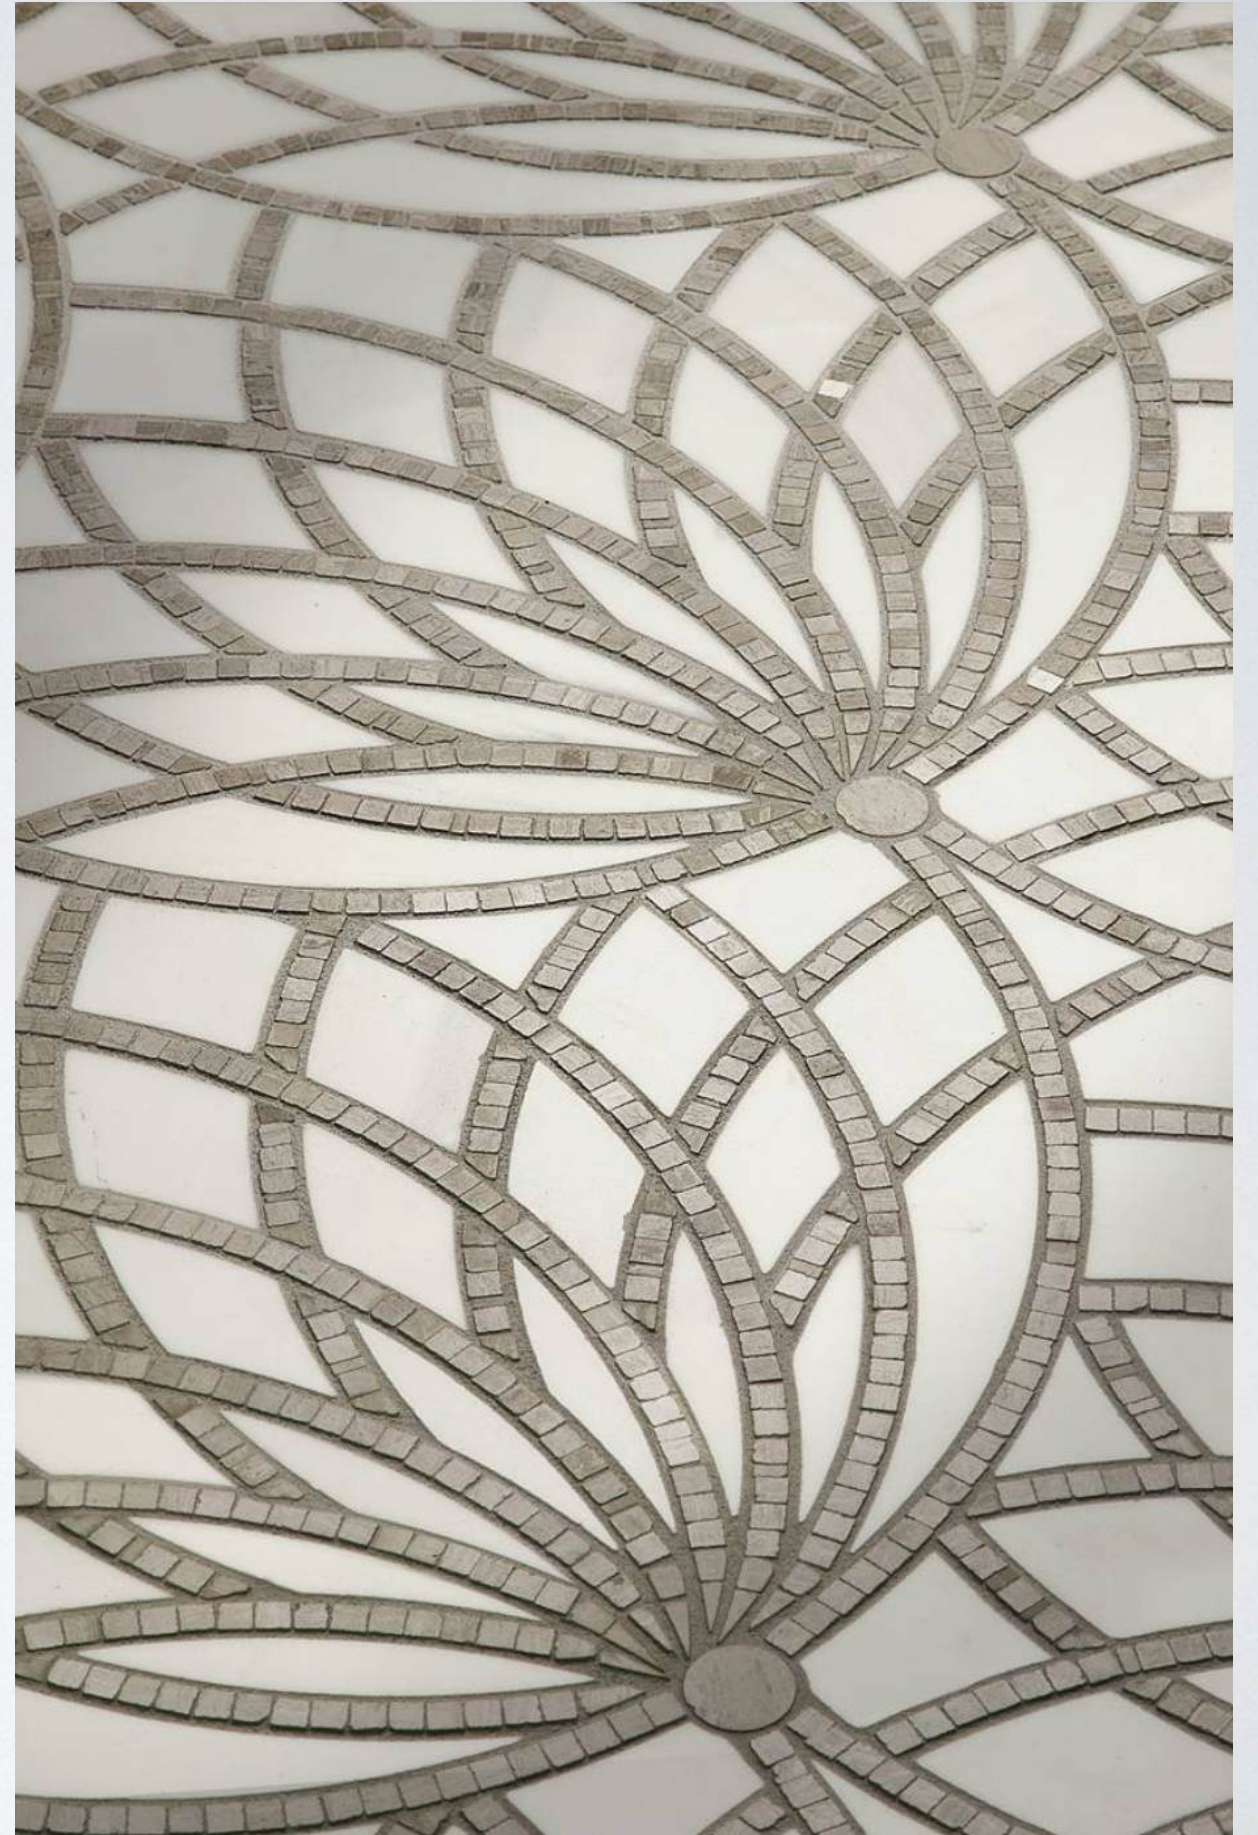

MOSAICO

by Keramos Tile & Stone

STONE ROMAN MOSAIC

Mosaic using 15mm square
stone pieces

CERAMIC ROMAN MOSAIC

Mosaic using 15mm square ceramic pieces. The colours options can be endless.

Specifications

	Unit	Ceramic Roman Mosaic	Stone Roman Mosaic	Moroccan Mosaic	Pebble Mosaic	Smalti Glass Mosaic	Opus Mosaic	Mirror Mosaic	Glass	SS Mosaic	China Ceramic Mosaic	China Stone Mosaic
Mesh Size	cm	30 x 30	30 x 30	30 x 30	30 x 30	30 x 30	30 x 30	30 x 30	30 x 30	30 x 30	30 x 30	30 x 30
Average Chip Size	mm	15 x 15	10 x 10	6 x 6	Variable	Variable	Variable	Variable	15 x 15 10 x 10	Variable	Variable	Variable
Average Thickness	mm	6-7	8-10	6	15-20	10-12	6-10	6-10	5-10	5-10	8-10	6-7
Walls/ Floor	W/F	W/F	W/F	W/F	W/F	W	W/F	W	W/F	W/F	W/F	W/F
Outdoor/ Indoor	O/I	O/I	O/I	O/I	O/I	O/I	O/I	I	O/I	I	O/I	O/I
Glossy/ Matte	G/M	G/M	M	M	M	M	G/M	G	G	G/M	G/M	G/M