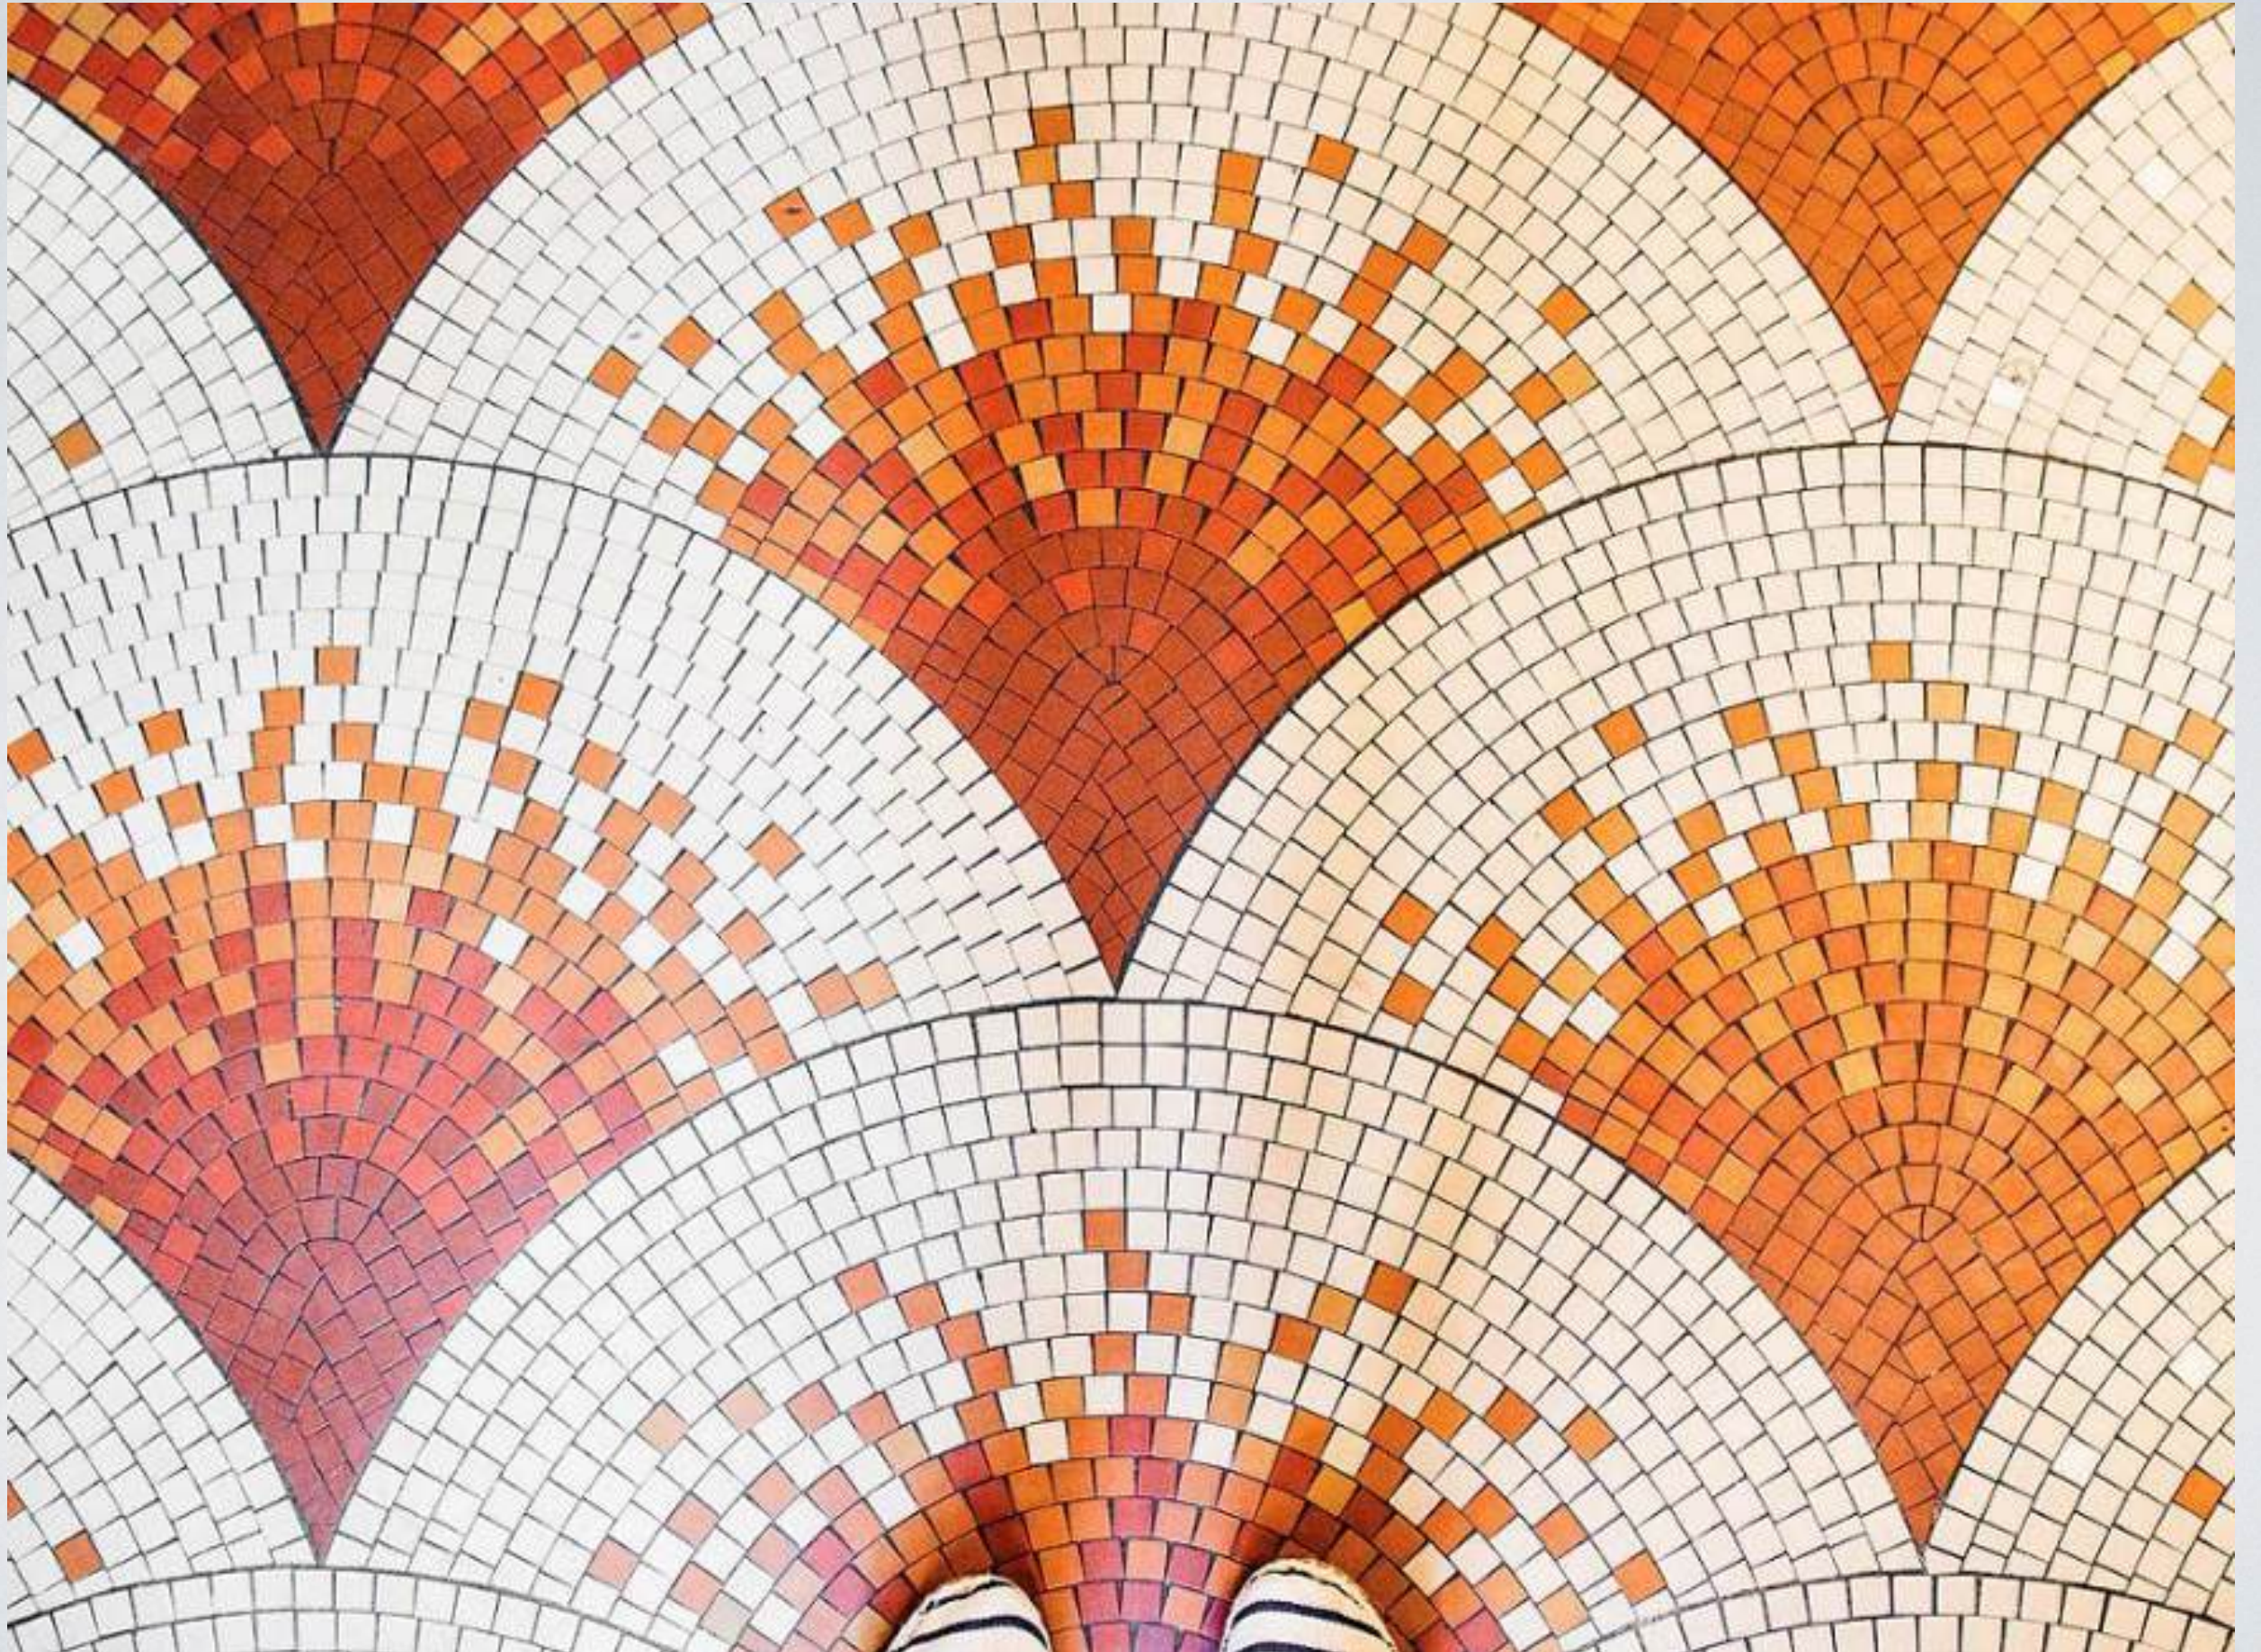

MOSAICO

by Keramos Tile & Stone

STONE ROMAN MOSAIC

Mosaic using 15mm square
stone pieces

CERAMIC ROMAN MOSAIC

Mosaic using 15mm square ceramic pieces. The colours options can be endless.

Specifications

	Unit	Ceramic Roman Mosaic	Stone Roman Mosaic	Moroccan Mosaic	Pebble Mosaic	Smalti Glass Mosaic	Opus Mosaic	Mirror Mosaic	Glass	SS Mosaic	China Ceramic Mosaic	China Stone Mosaic
Mesh Size	cm	30 x 30	30 x 30	30 x 30	30 x 30	30 x 30	30 x 30	30 x 30	30 x 30	30 x 30	30 x 30	30 x 30
Average Chip Size	mm	15 x 15	10 x 10	6 x 6	Variable	Variable	Variable	Variable	15 x 15 10 x 10	Variable	Variable	Variable
Average Thickness	mm	6-7	8-10	6	15-20	10-12	6-10	6-10	5-10	5-10	8-10	6-7
Walls/ Floor	W/F	W/F	W/F	W/F	W/F	W	W/F	W	W/F	W/F	W/F	W/F
Outdoor/ Indoor	O/I	O/I	O/I	O/I	O/I	O/I	O/I	I	O/I	I	O/I	O/I
Glossy/ Matte	G/M	G/M	M	M	M	M	G/M	G	G	G/M	G/M	G/M