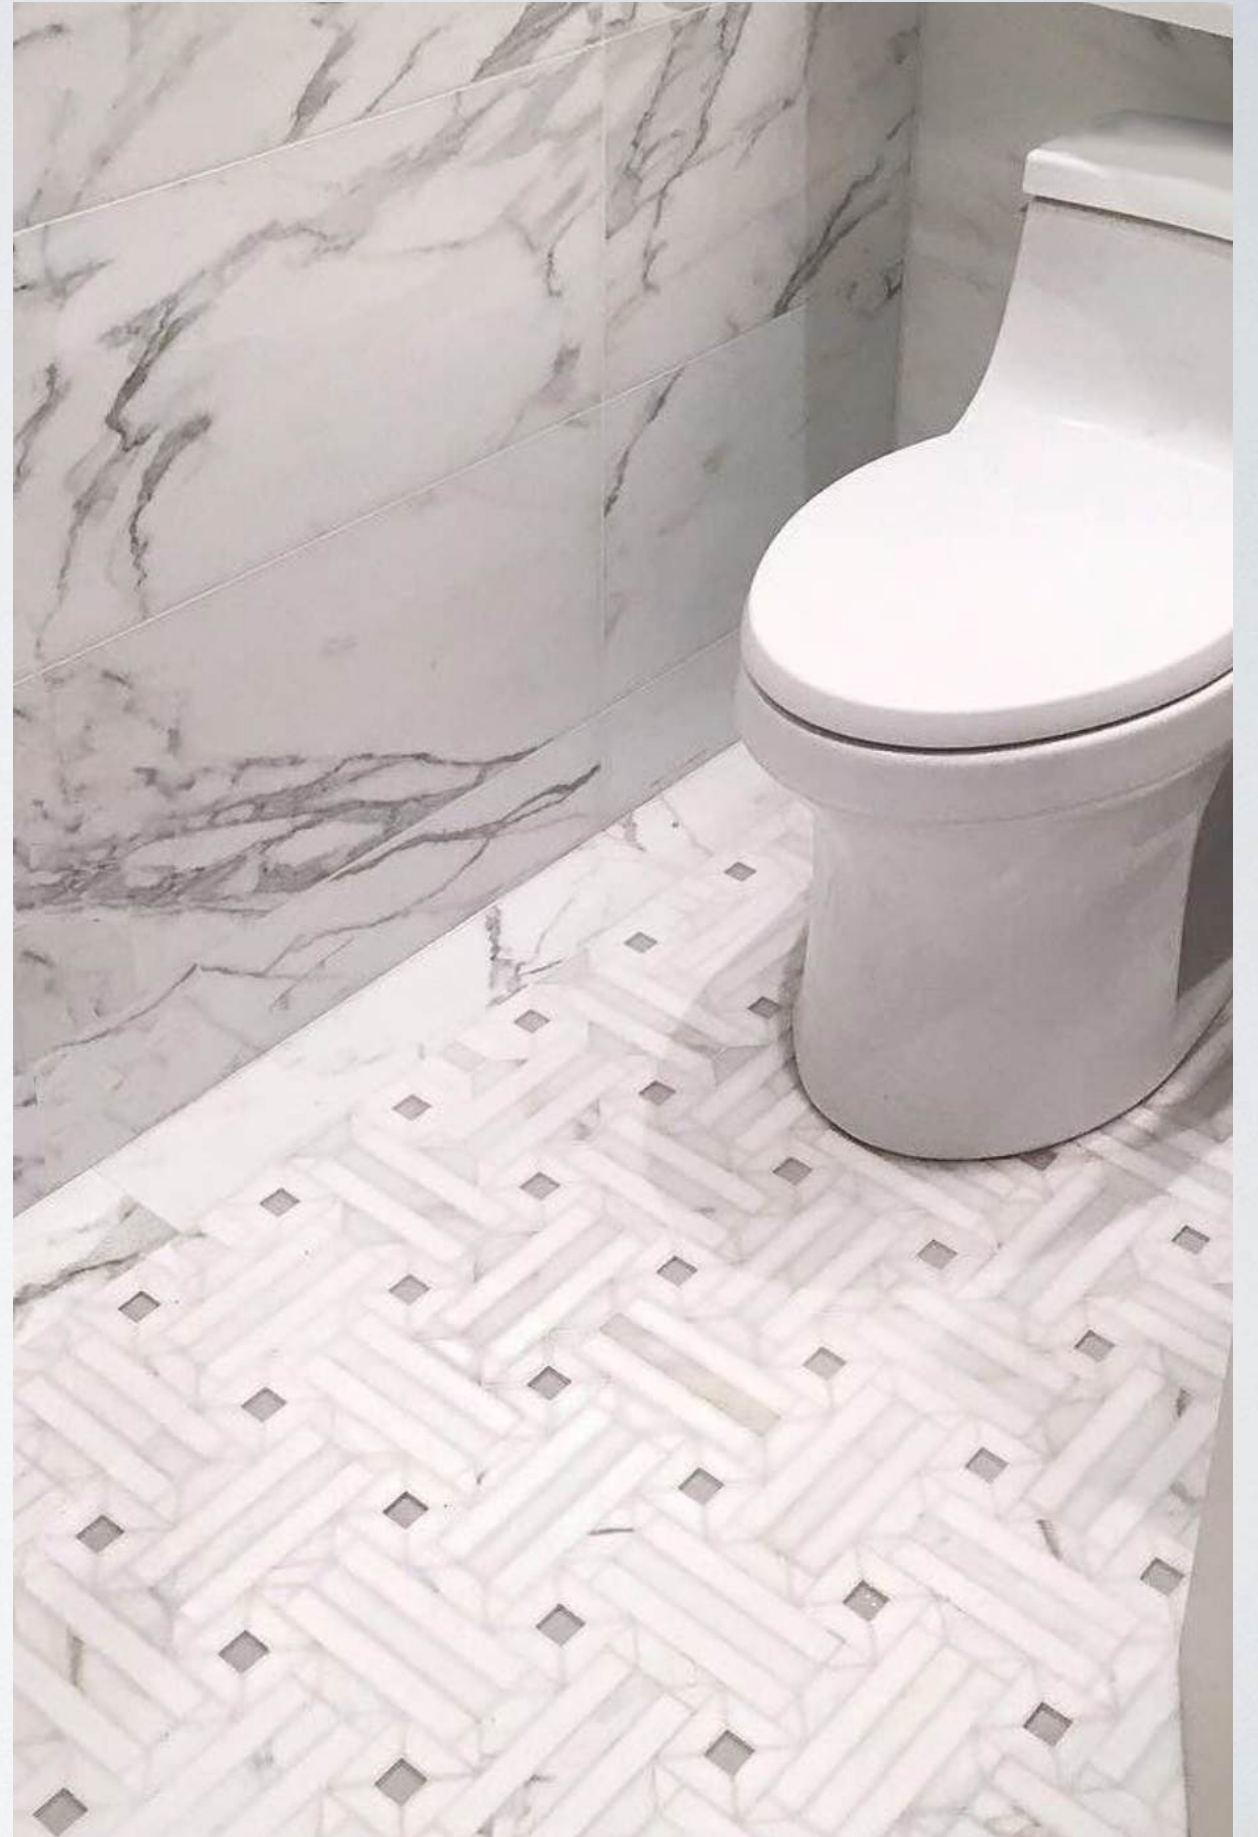

MOSAICO

by Keramos Tile & Stone

STONE ROMAN MOSAIC

Mosaic using 15mm square
stone pieces

CERAMIC ROMAN MOSAIC

Mosaic using 15mm square ceramic pieces. The colours options can be endless.

Specifications

	Unit	Ceramic Roman Mosaic	Stone Roman Mosaic	Moroccan Mosaic	Pebble Mosaic	Smalti Glass Mosaic	Opus Mosaic	Mirror Mosaic	Glass	SS Mosaic	China Ceramic Mosaic	China Stone Mosaic
Mesh Size	cm	30 x 30	30 x 30	30 x 30	30 x 30	30 x 30	30 x 30	30 x 30	30 x 30	30 x 30	30 x 30	30 x 30
Average Chip Size	mm	15 x 15	10 x 10	6 x 6	Variable	Variable	Variable	Variable	15 x 15 10 x 10	Variable	Variable	Variable
Average Thickness	mm	6-7	8-10	6	15-20	10-12	6-10	6-10	5-10	5-10	8-10	6-7
Walls/ Floor	W/F	W/F	W/F	W/F	W/F	W	W/F	W	W/F	W/F	W/F	W/F
Outdoor/ Indoor	O/I	O/I	O/I	O/I	O/I	O/I	O/I	I	O/I	I	O/I	O/I
Glossy/ Matte	G/M	G/M	M	M	M	M	G/M	G	G	G/M	G/M	G/M