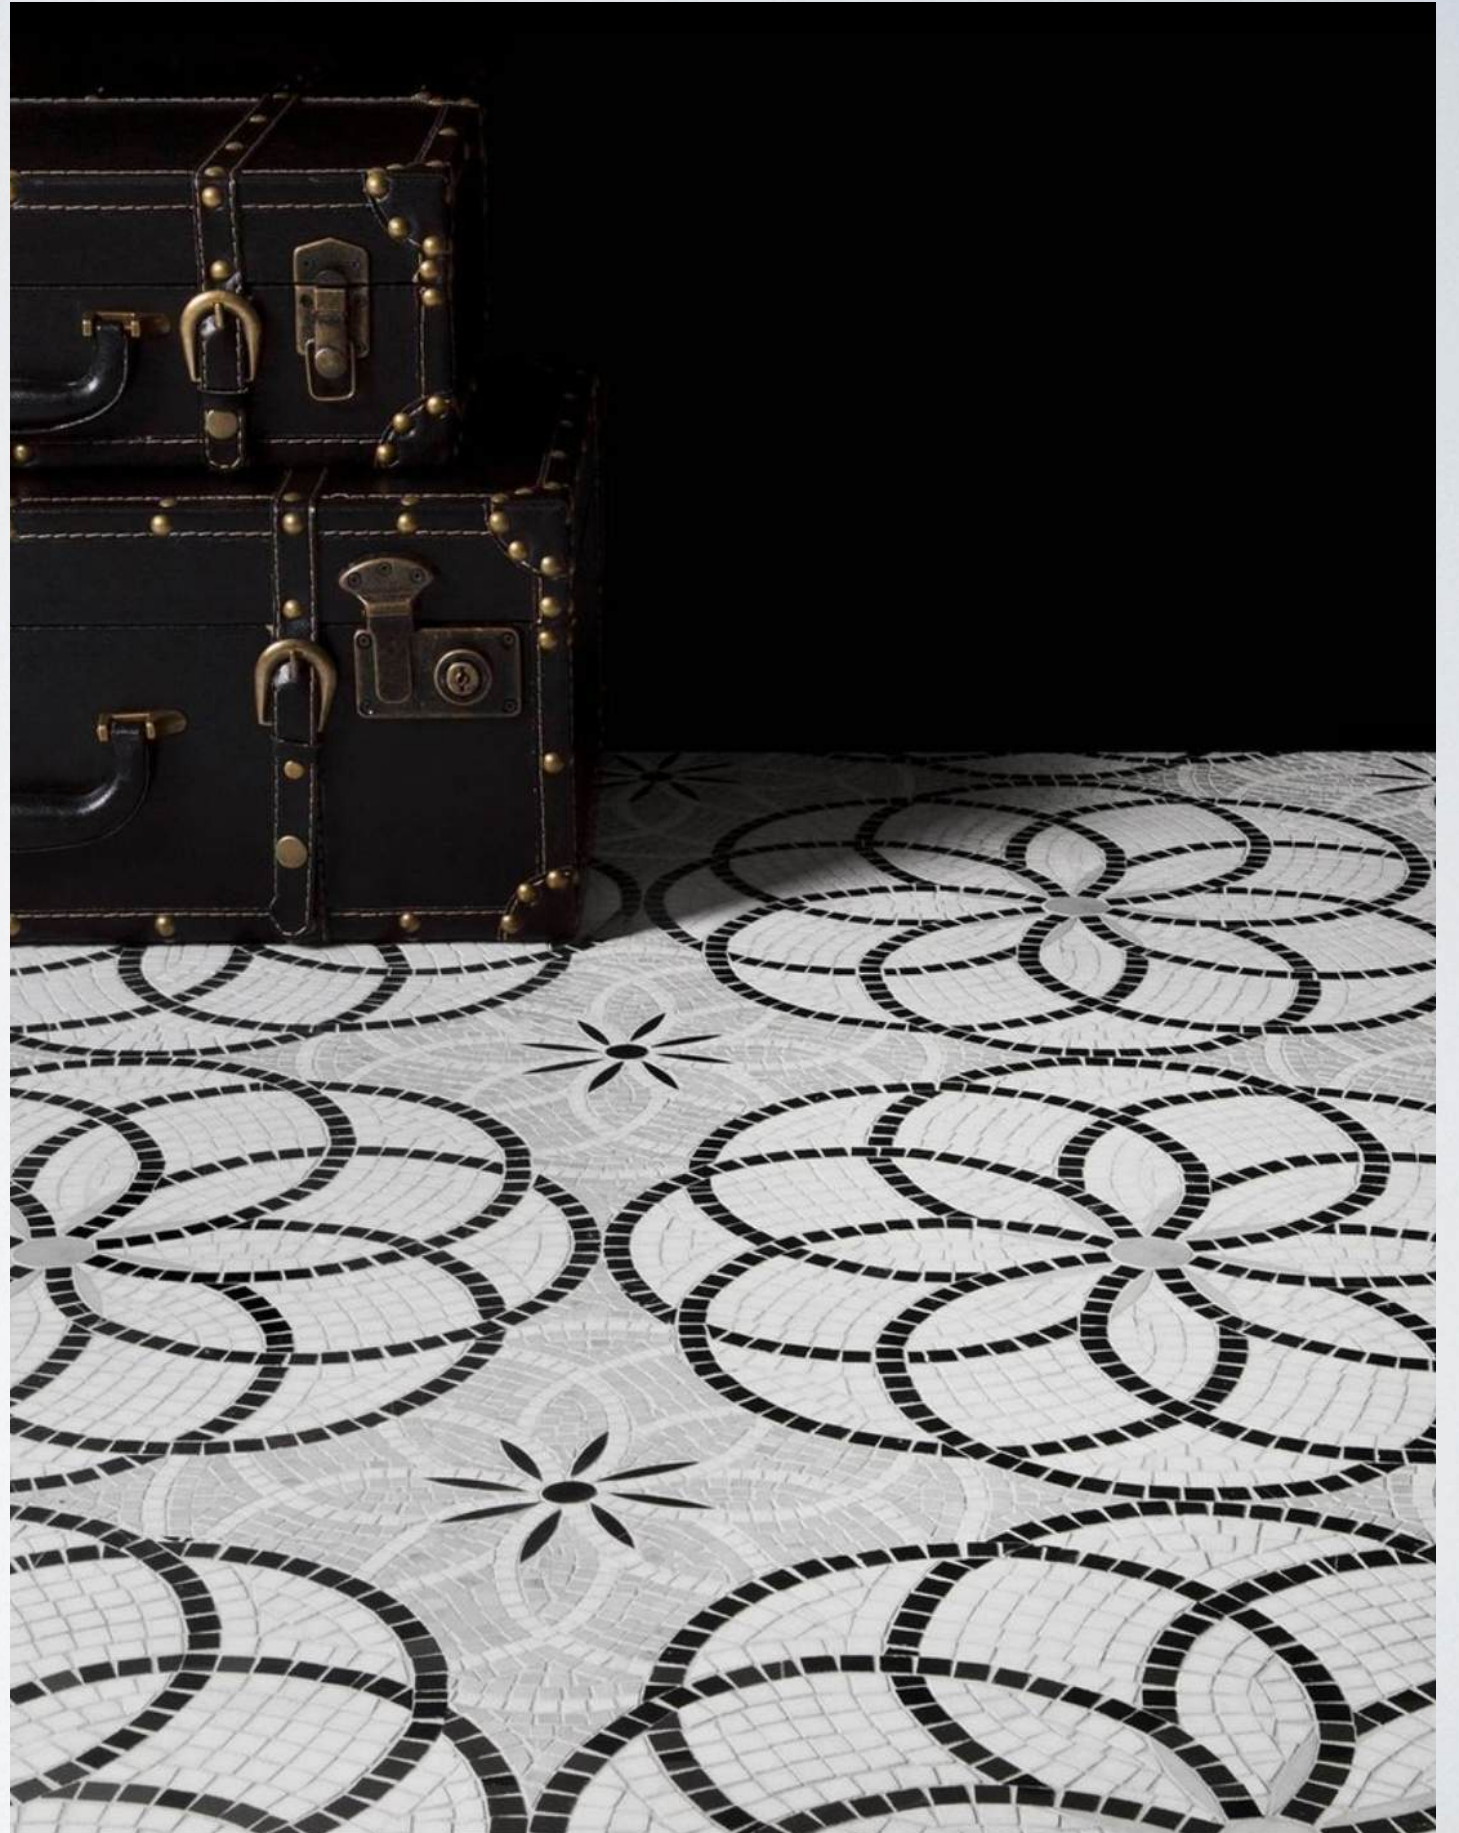

MOSAICO

by Keramos Tile & Stone

STONE ROMAN MOSAIC

Mosaic using 15mm square
stone pieces

CERAMIC ROMAN MOSAIC

Mosaic using 15mm square ceramic pieces. The colours options can be endless.

Specifications

	Unit	Ceramic Roman Mosaic	Stone Roman Mosaic	Moroccan Mosaic	Pebble Mosaic	Smalti Glass Mosaic	Opus Mosaic	Mirror Mosaic	Glass	SS Mosaic	China Ceramic Mosaic	China Stone Mosaic
Mesh Size	cm	30 x 30	30 x 30	30 x 30	30 x 30	30 x 30	30 x 30	30 x 30	30 x 30	30 x 30	30 x 30	30 x 30
Average Chip Size	mm	15 x 15	10 x 10	6 x 6	Variable	Variable	Variable	Variable	15 x 15 10 x 10	Variable	Variable	Variable
Average Thickness	mm	6-7	8-10	6	15-20	10-12	6-10	6-10	5-10	5-10	8-10	6-7
Walls/ Floor	W/F	W/F	W/F	W/F	W/F	W	W/F	W	W/F	W/F	W/F	W/F
Outdoor/ Indoor	O/I	O/I	O/I	O/I	O/I	O/I	O/I	I	O/I	I	O/I	O/I
Glossy/ Matte	G/M	G/M	M	M	M	M	G/M	G	G	G/M	G/M	G/M